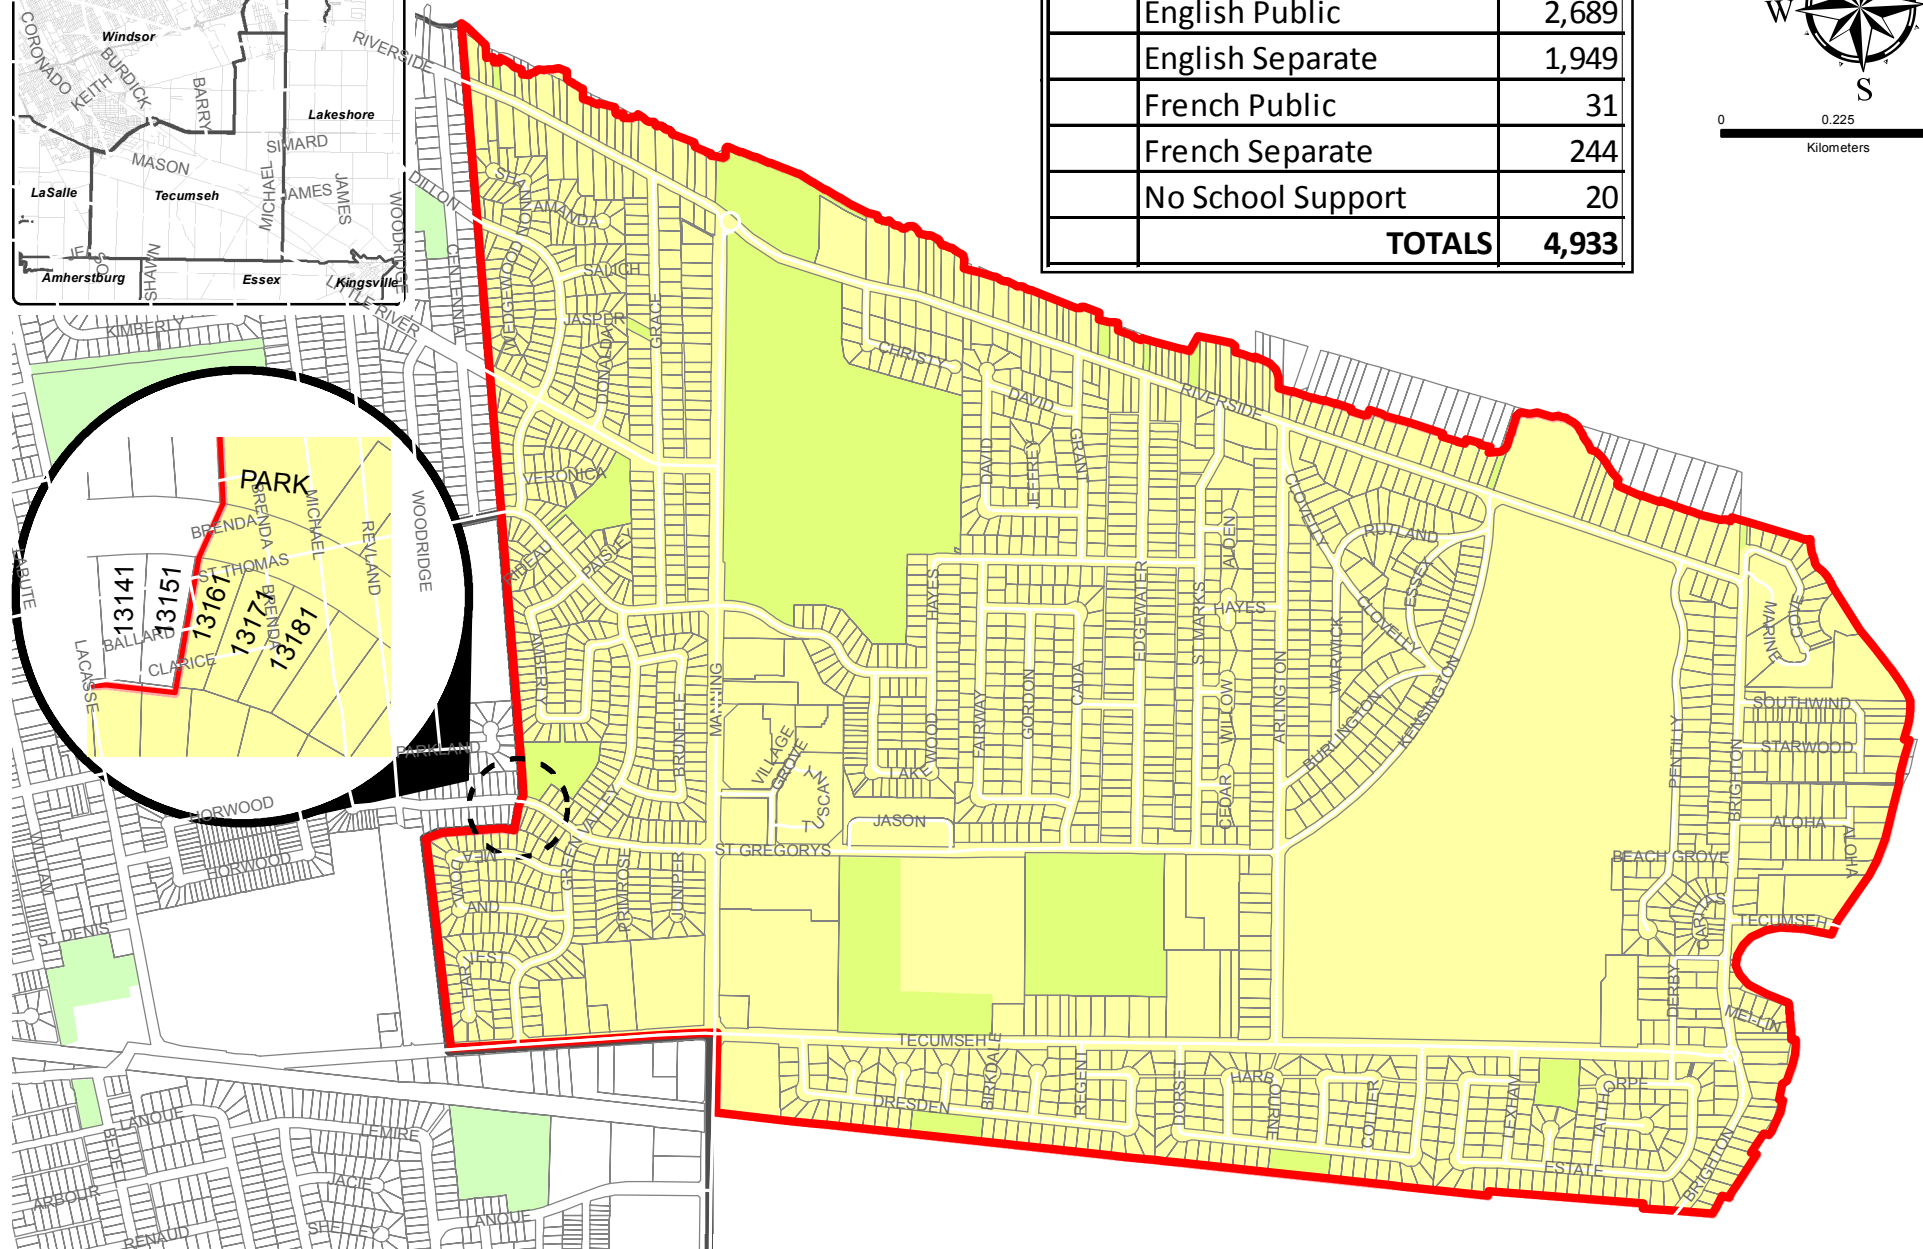

Ward	School Support	Count
2	English Public	2,689
	English Separate	1,949
	French Public	31
	French Separate	244
	No School Support	20
	TOTALS	4,933