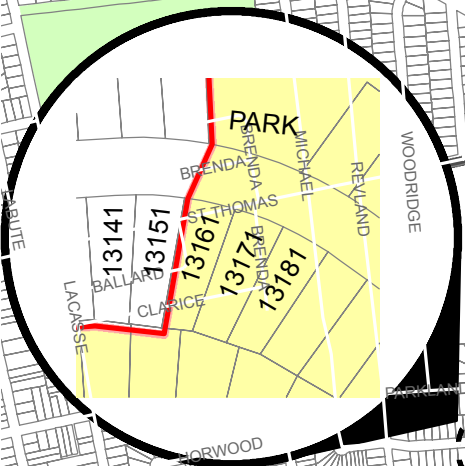

Ward	School Support	Count
2	English Public	2,689
	English Separate	1,949
	French Public	31
	French Separate	244
	No School Support	20
	TOTALS	4,933