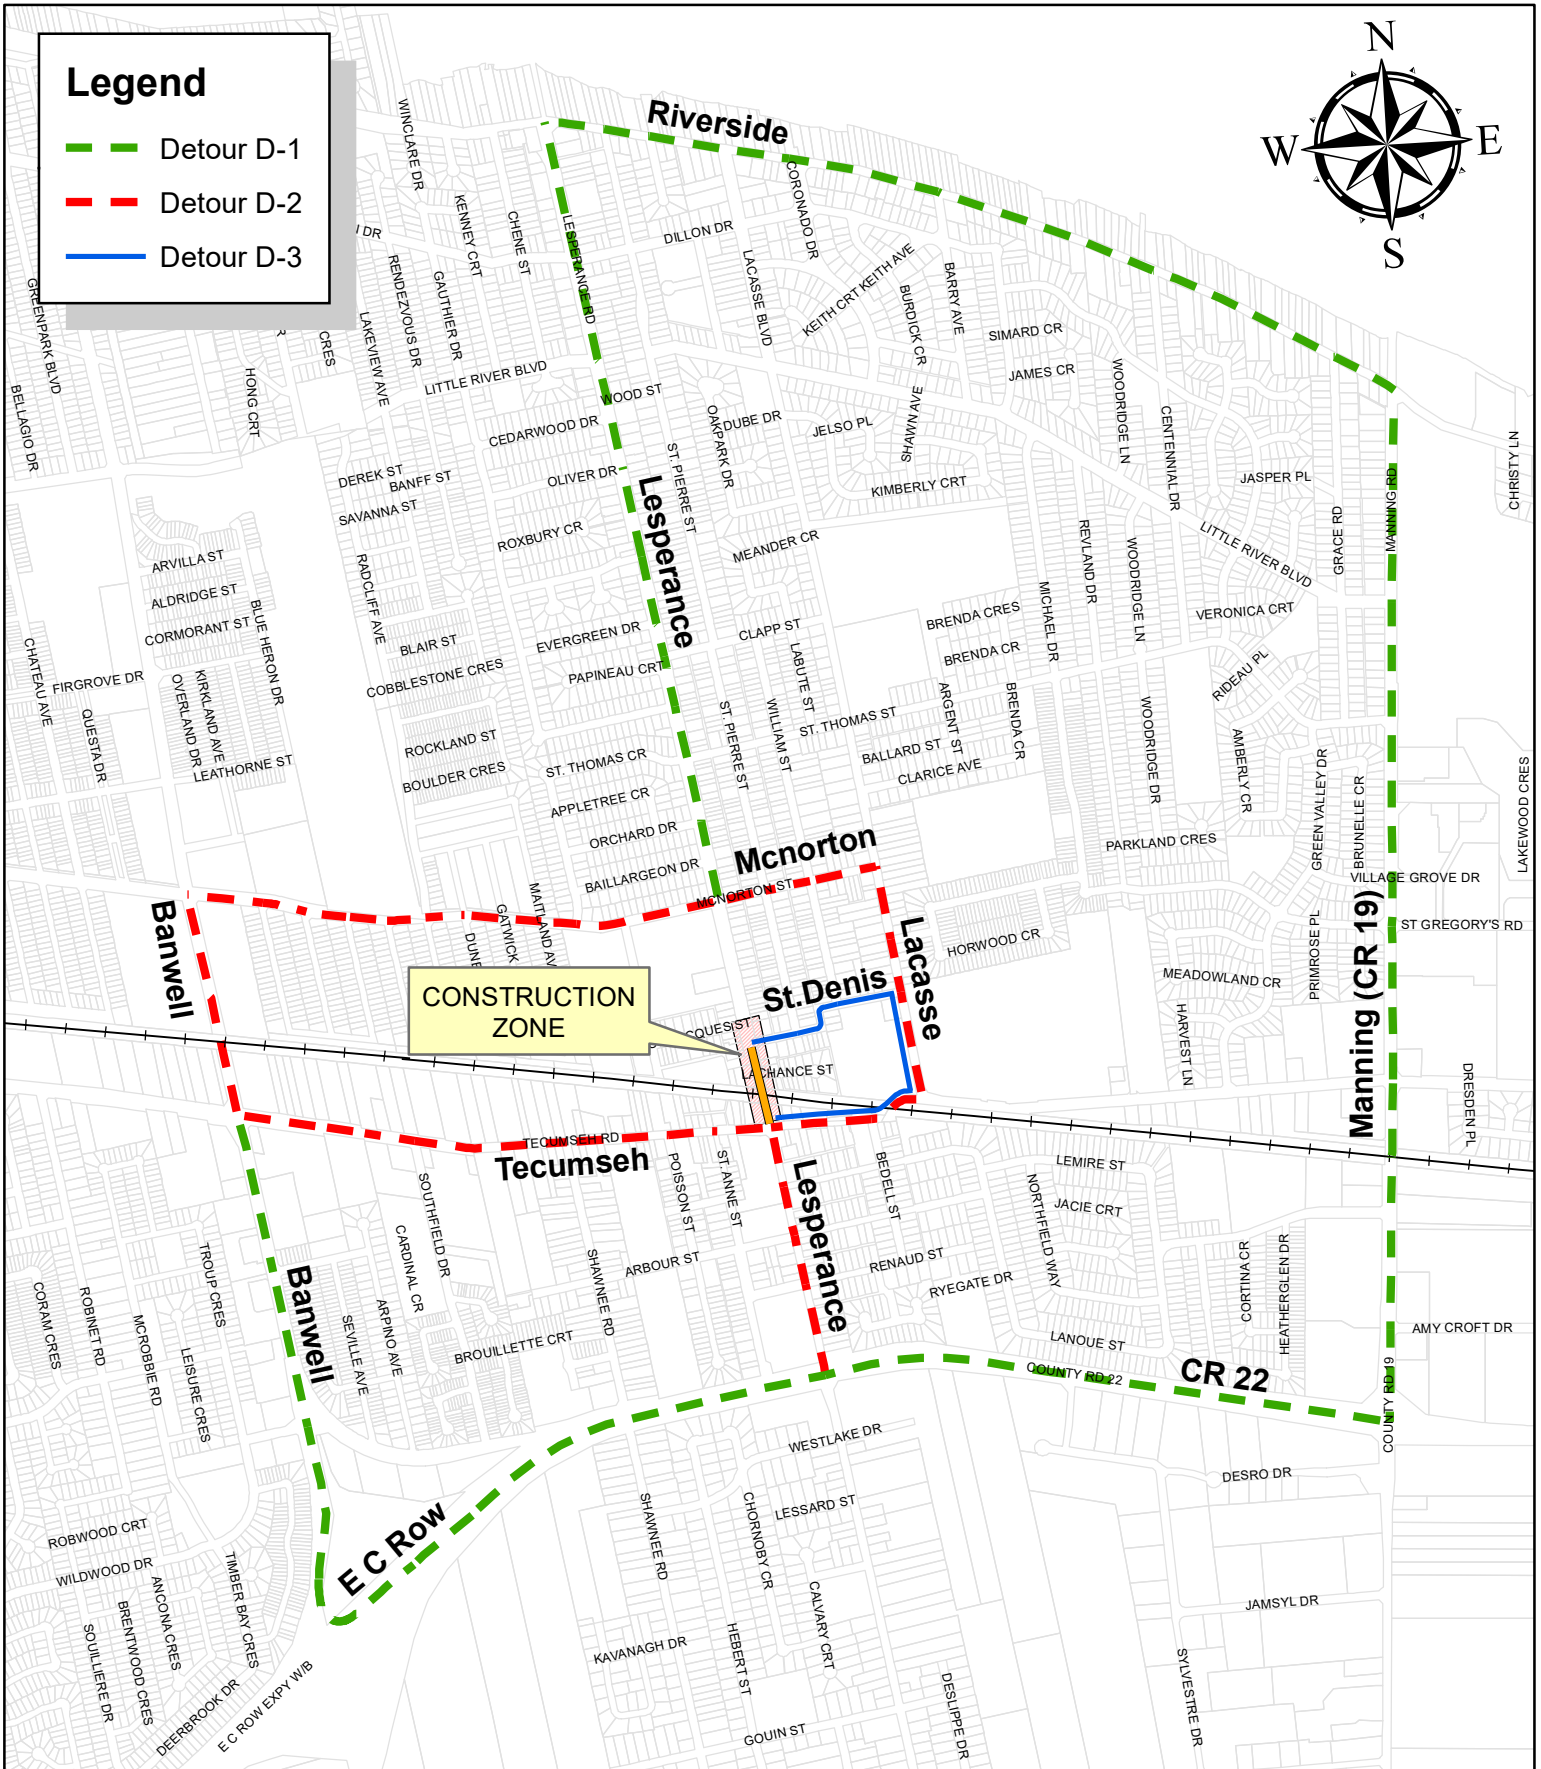

Legend

- - - Detour D-1
- - - Detour D-2
- Detour D-3

CONSTRUCTION ZONE

RAIL CONSTRUCTION DETOUR ROUTE *LESPERANCE RD* @ CPR TRACKS

Spring 2023
Tecumseh G.I.S