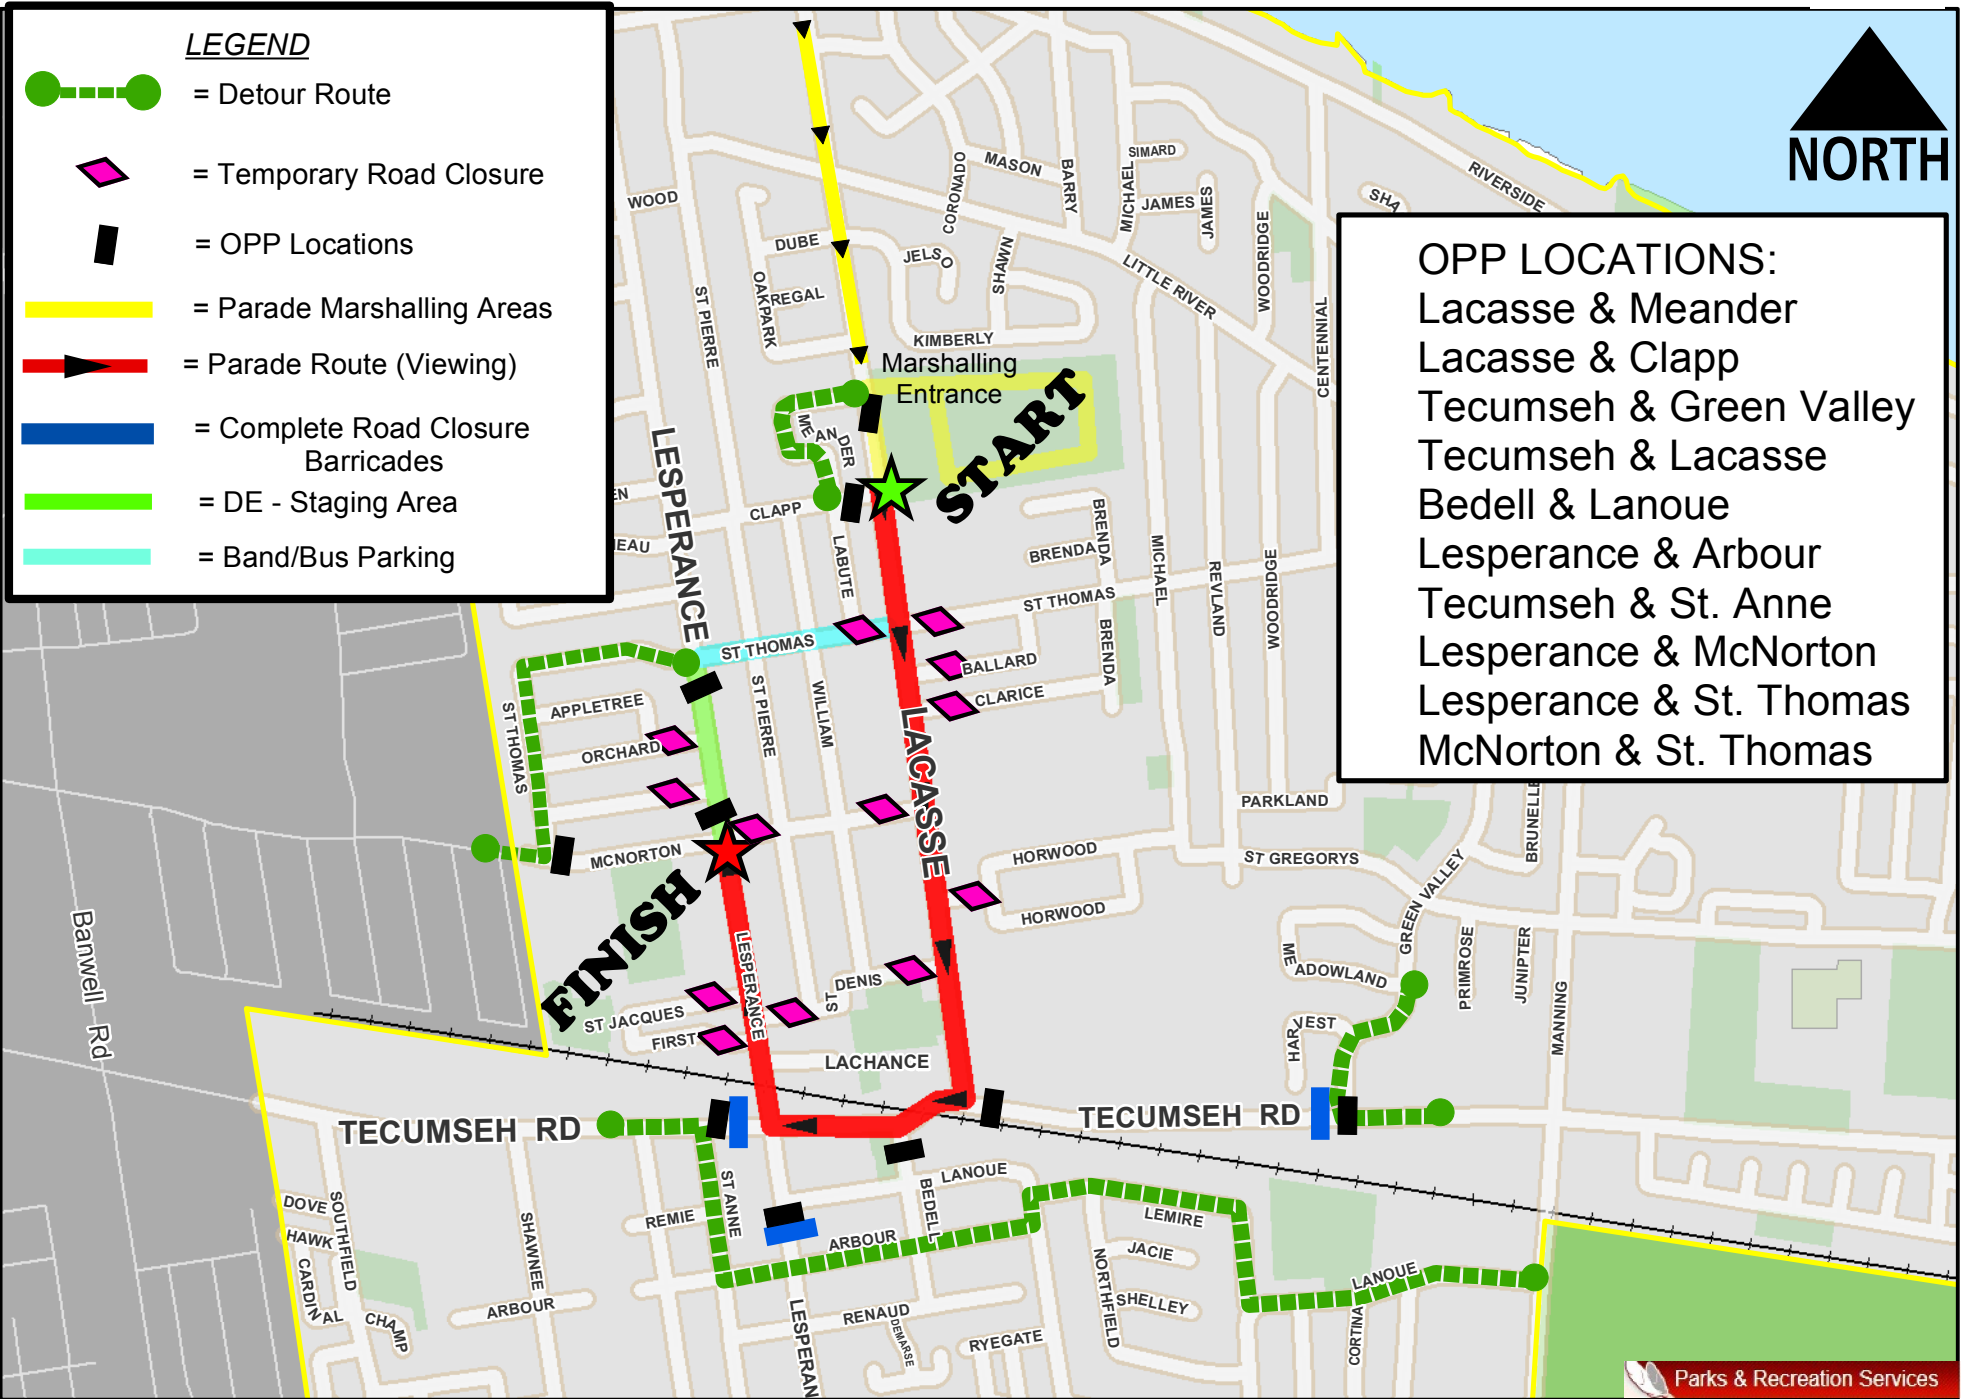

SANTA PARADE ROUTE with Road Closures & OPP Locations

LEGEND

- = Detour Route
- = Temporary Road Closure
- = OPP Locations
- = Parade Marshalling Areas
- = Parade Route (Viewing)
- = Complete Road Closure Barricades
- = DE - Staging Area
- = Band/Bus Parking

OPP LOCATIONS:
 Lacasse & Meander
 Lacasse & Clapp
 Tecumseh & Green Valley
 Tecumseh & Lacasse
 Bedell & Lanoue
 Lesperance & Arbour
 Tecumseh & St. Anne
 Lesperance & McNorton
 Lesperance & St. Thomas
 McNorton & St. Thomas