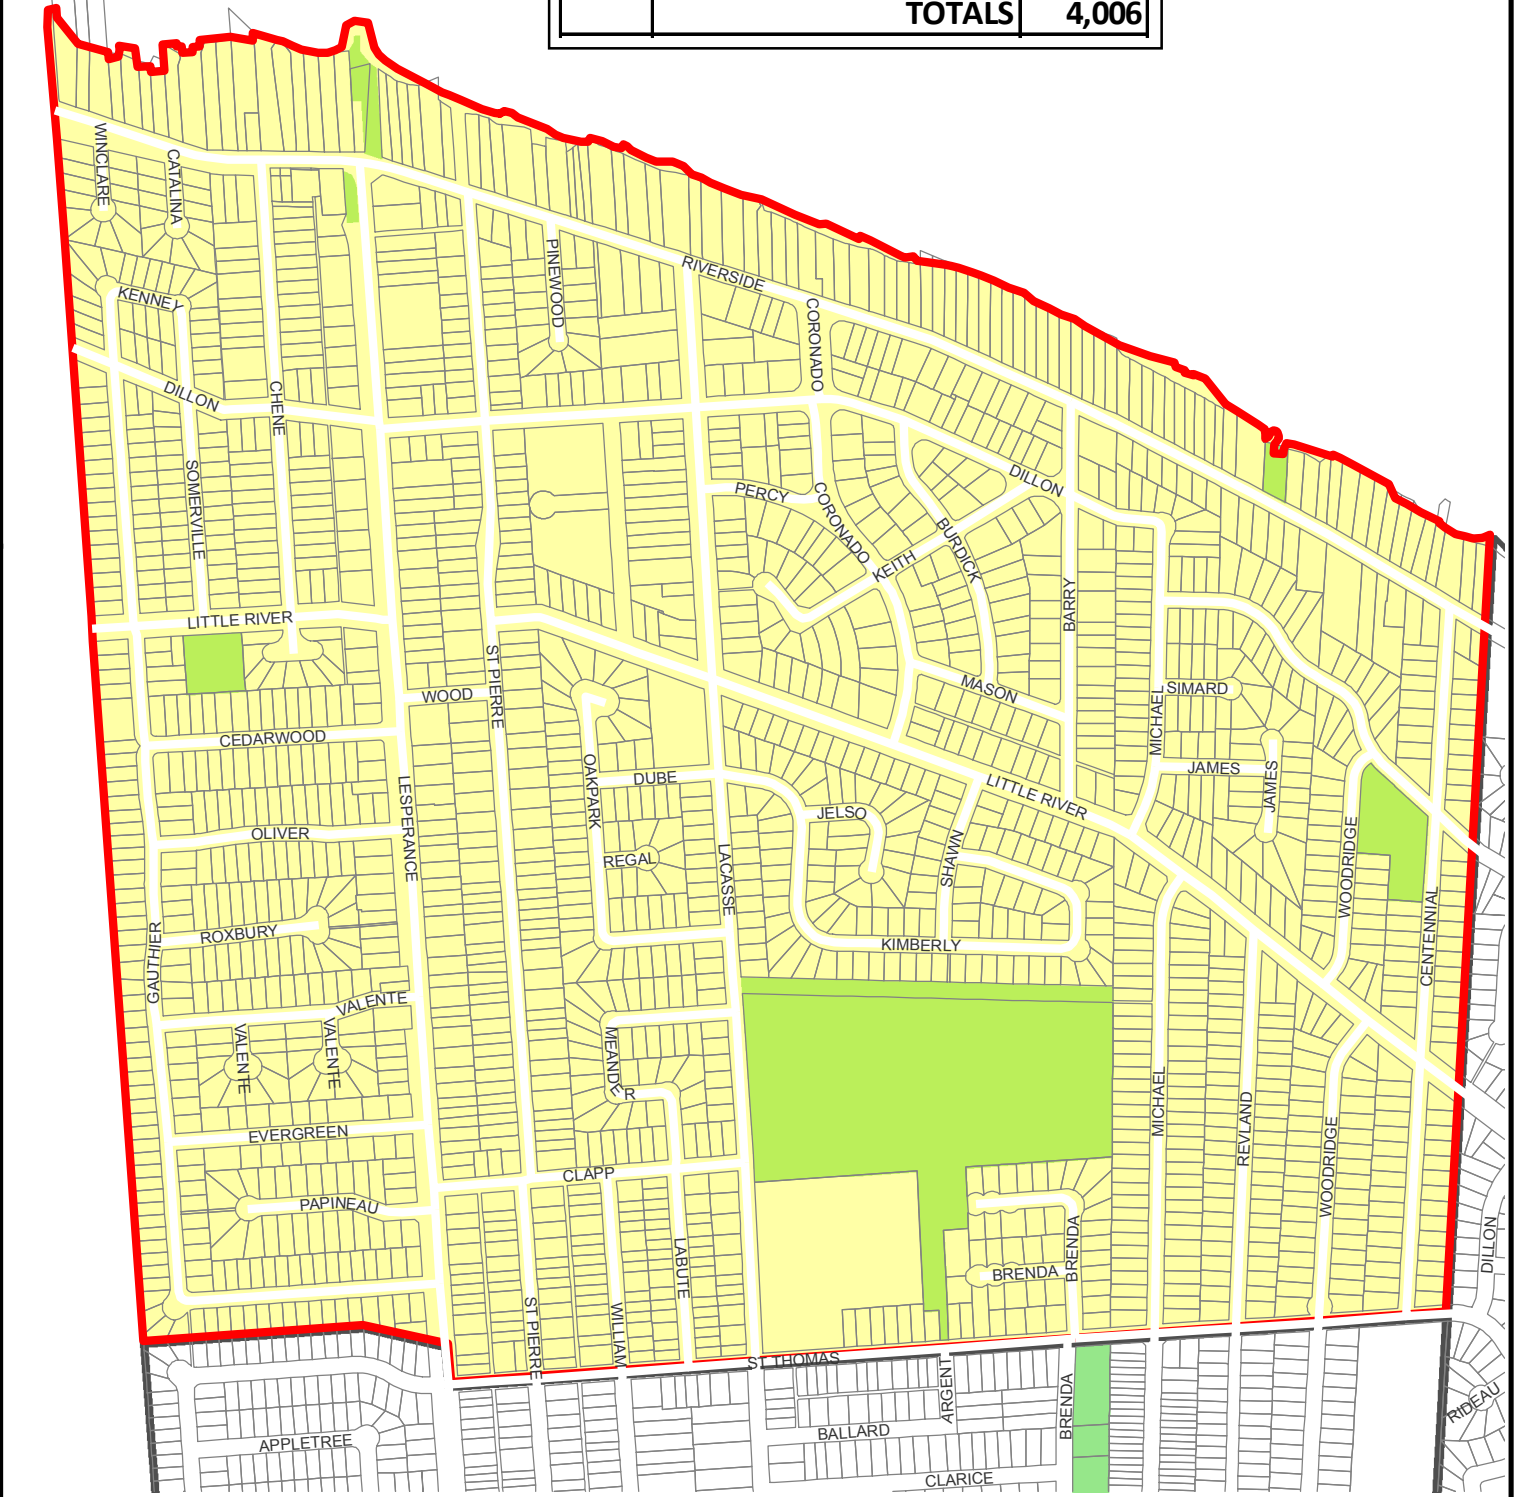

Work Done: _____
Author: _____
Date: 5/2/2022
Scale: SEE SCALE

POLITICAL WARD 1
Town of Tecumseh
2022 Election

SHEET No.
1 of 1