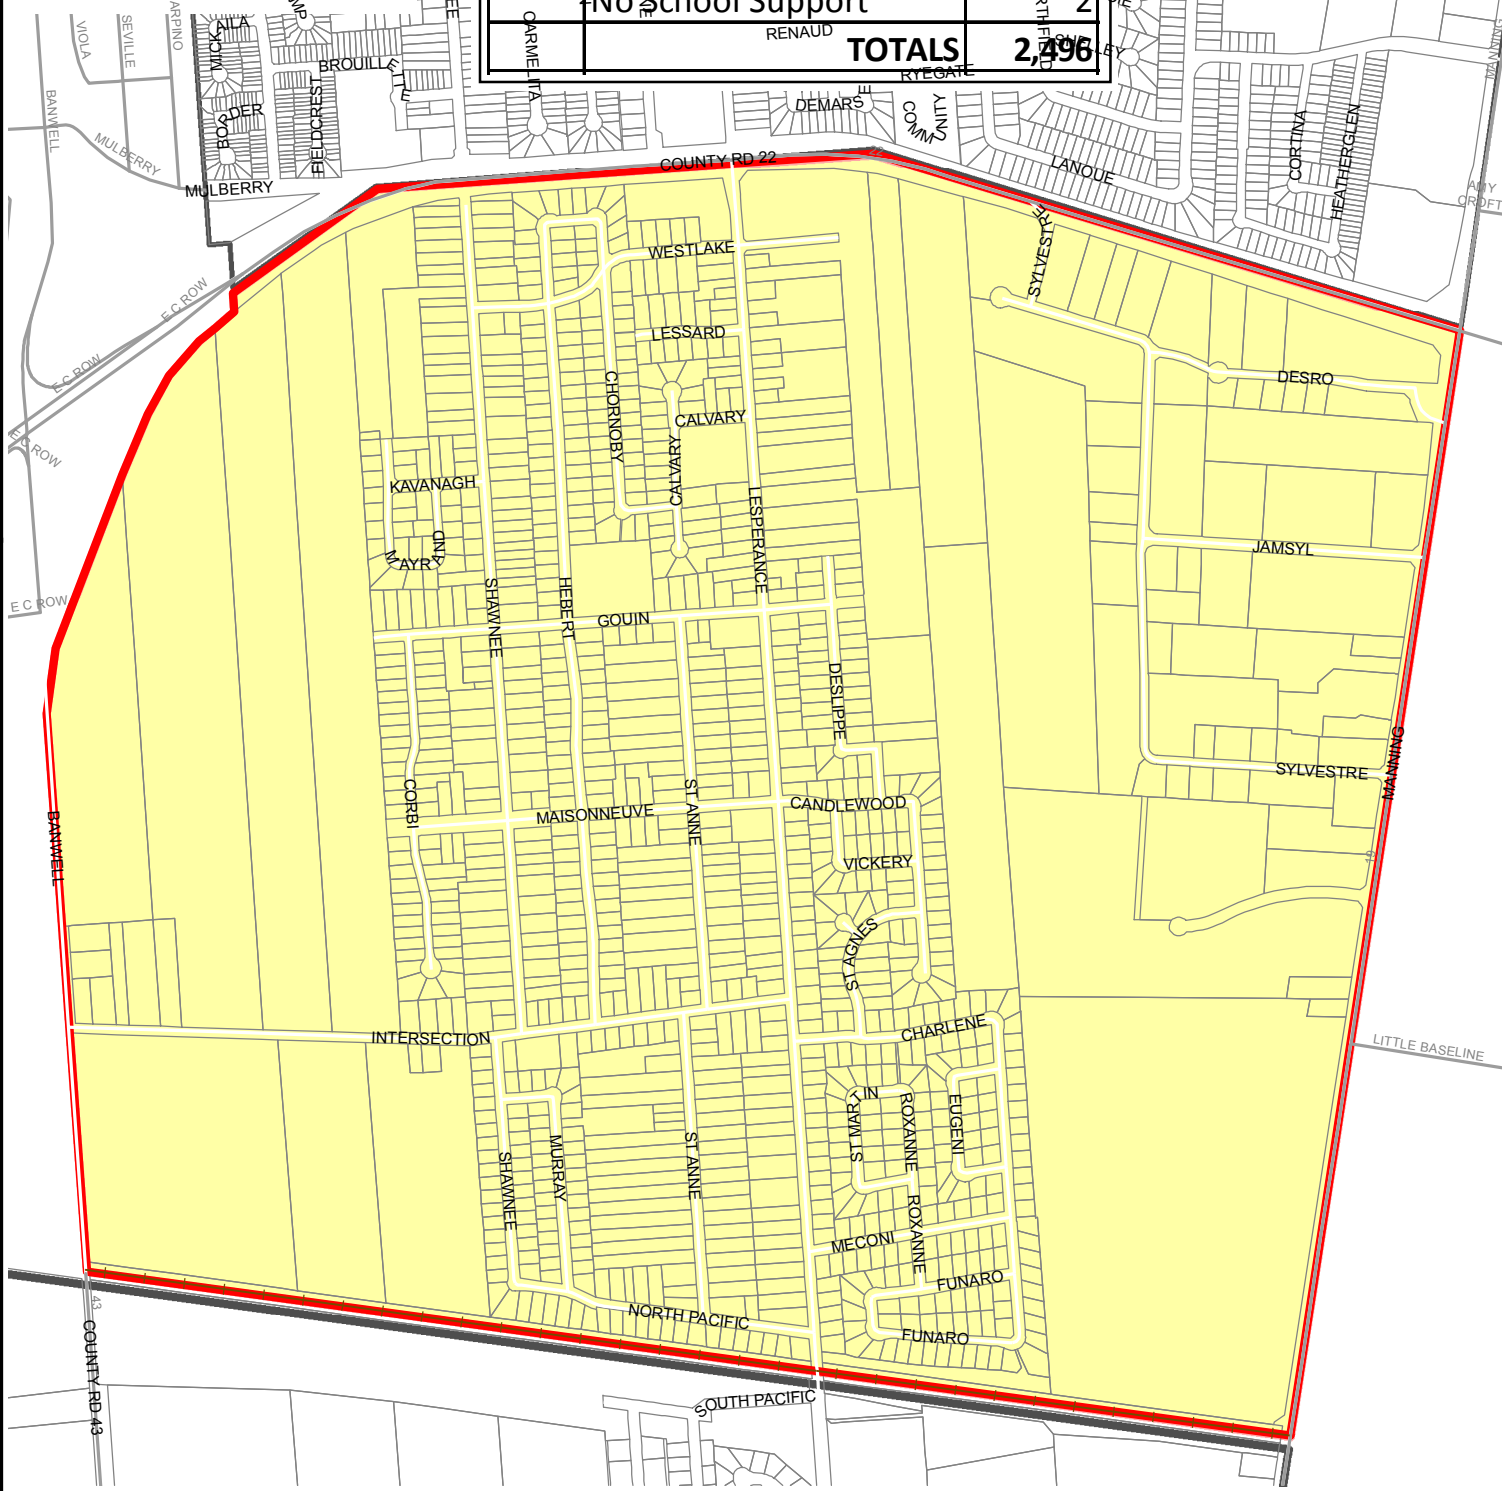

Work Done:
Author:
Date: 5/2/2022
Scale: SEE SCALE

POLITICAL WARD 4
Town of Tecumseh
2022 Election

SHEET No.
1 of 1