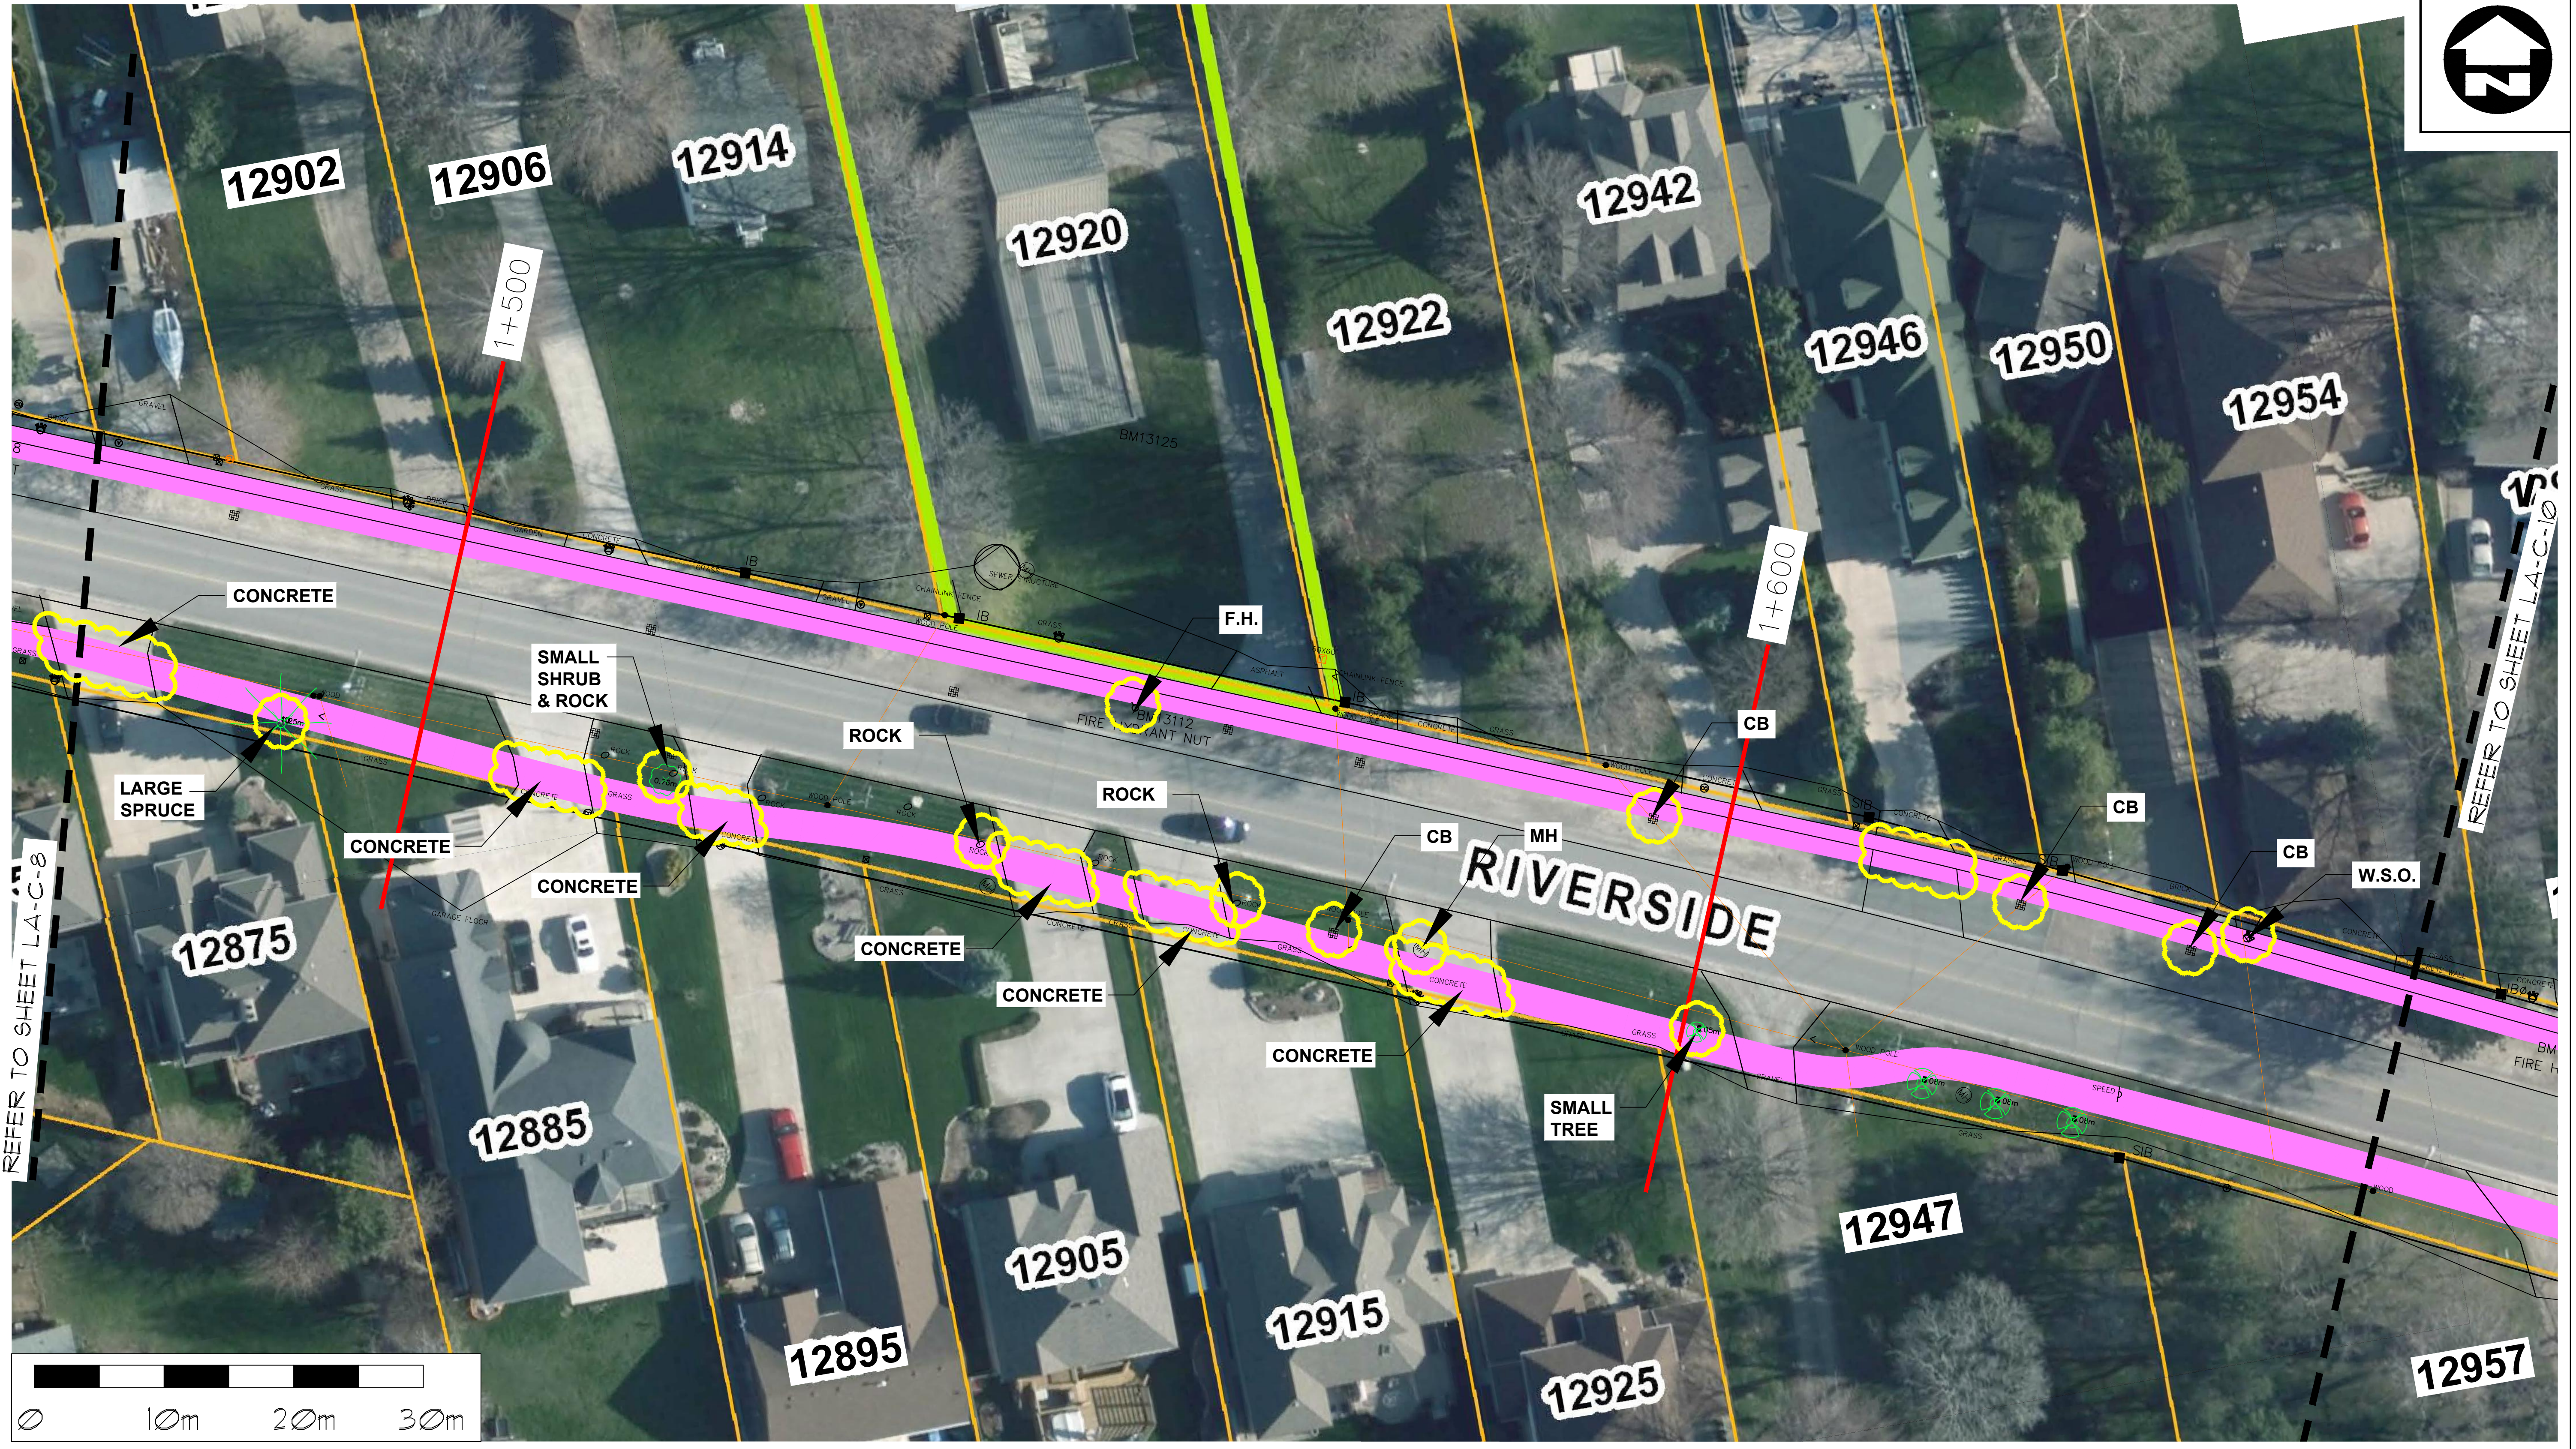

BP
Bezaire Partners
Planners, Landscape Architects

3514 Walker Rd., Unit 1A
Windsor, ON N8W 3S4
p: 519 966 6844
f: 519 966 4088
gbezaire@bezaire.ca

PROJECT:
**GANATCHIO
TRAIL EXTENSION**

DRAWING TITLE
**TRAIL LOCATON
CONCEPT PLAN**

DATE: JULY, 2017

SCALE: 1:500 @ 11 x 17
1:250 @ 22 x 34

DRAWN BY: ML, GDB

SHEET
LA-C-9
1267 Concept R1