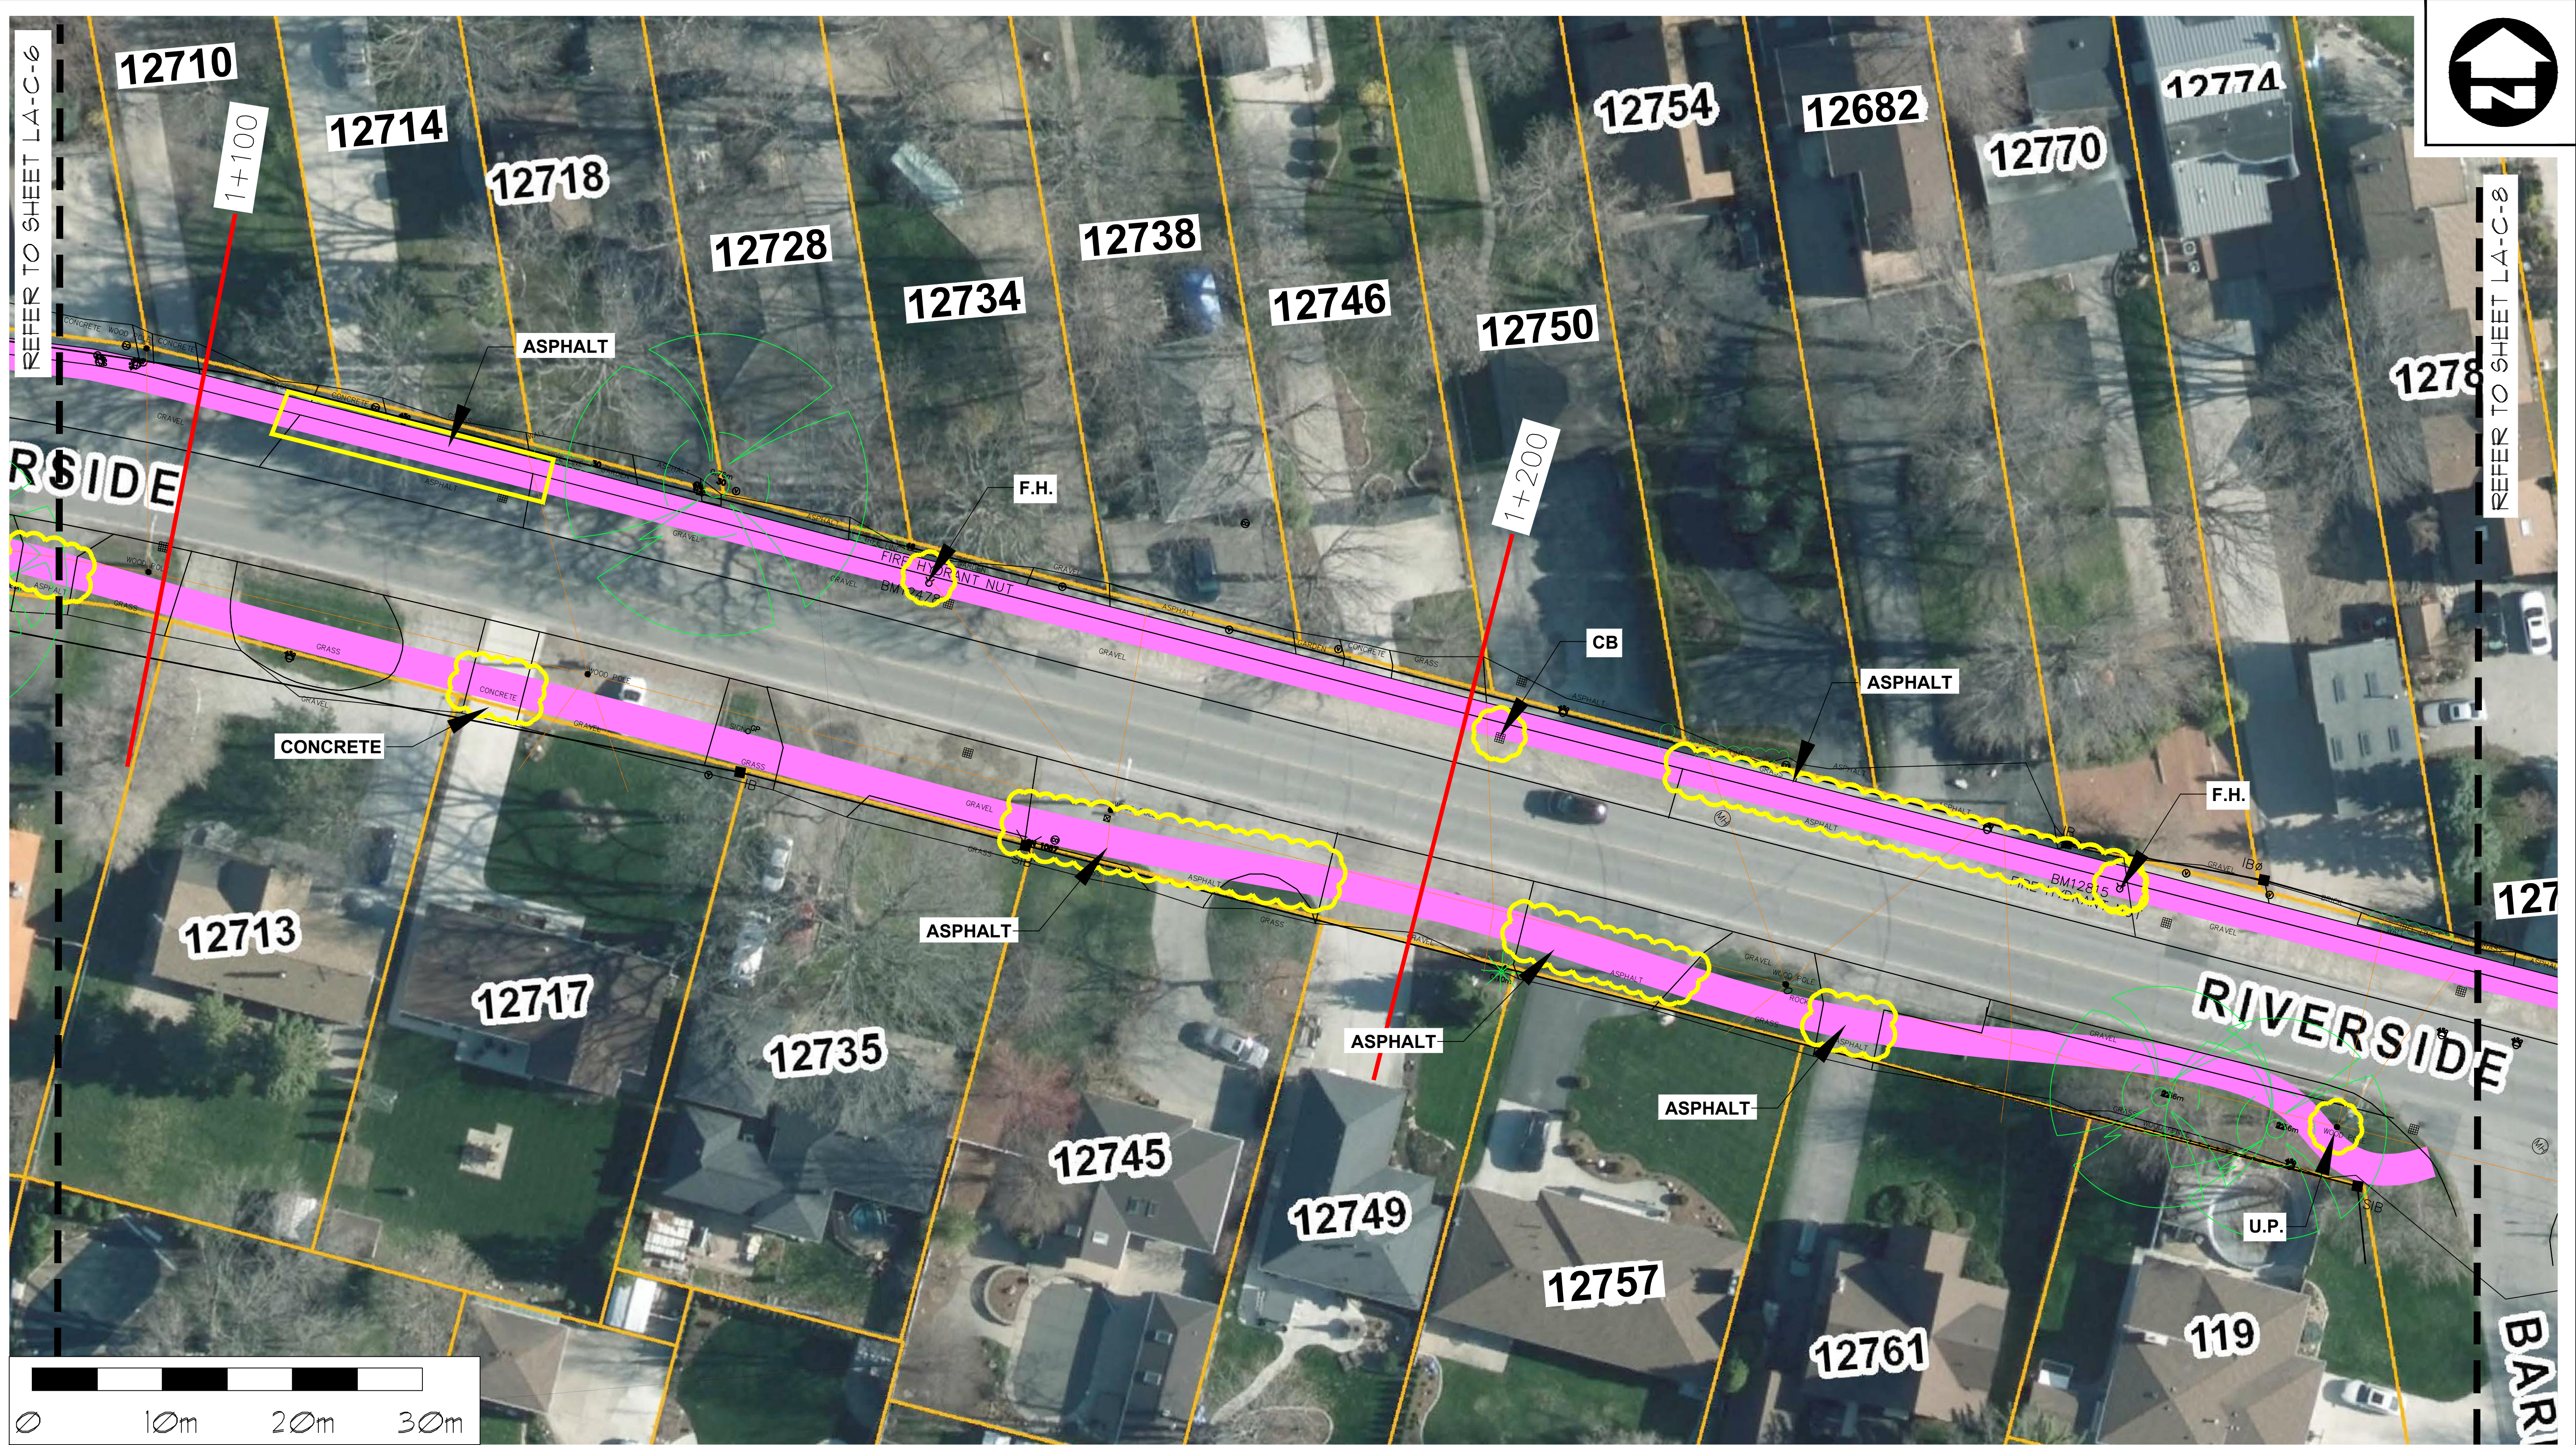

BP
Bezaire Partners
Planners, Landscape Architects

3514 Walker Rd., Unit 1A
Windsor, ON N8W 3S4
p: 519 966 6844
f: 519 966 4088
gbezaire@bezaire.ca

PROJECT:
GANATCHIO
TRAIL EXTENSION

CLIENT:

Town of Tecumseh
ONTARIO · CANADA

DRAWING TITLE
TRAIL LOCATON
CONCEPT PLAN

DATE: JULY, 2017
SCALE: 1:500 @ 11 x 17
1:250 @ 22 x 34
DRAWN BY: ML, GDB

SHEET
LA-C-7
1267 Concept R1