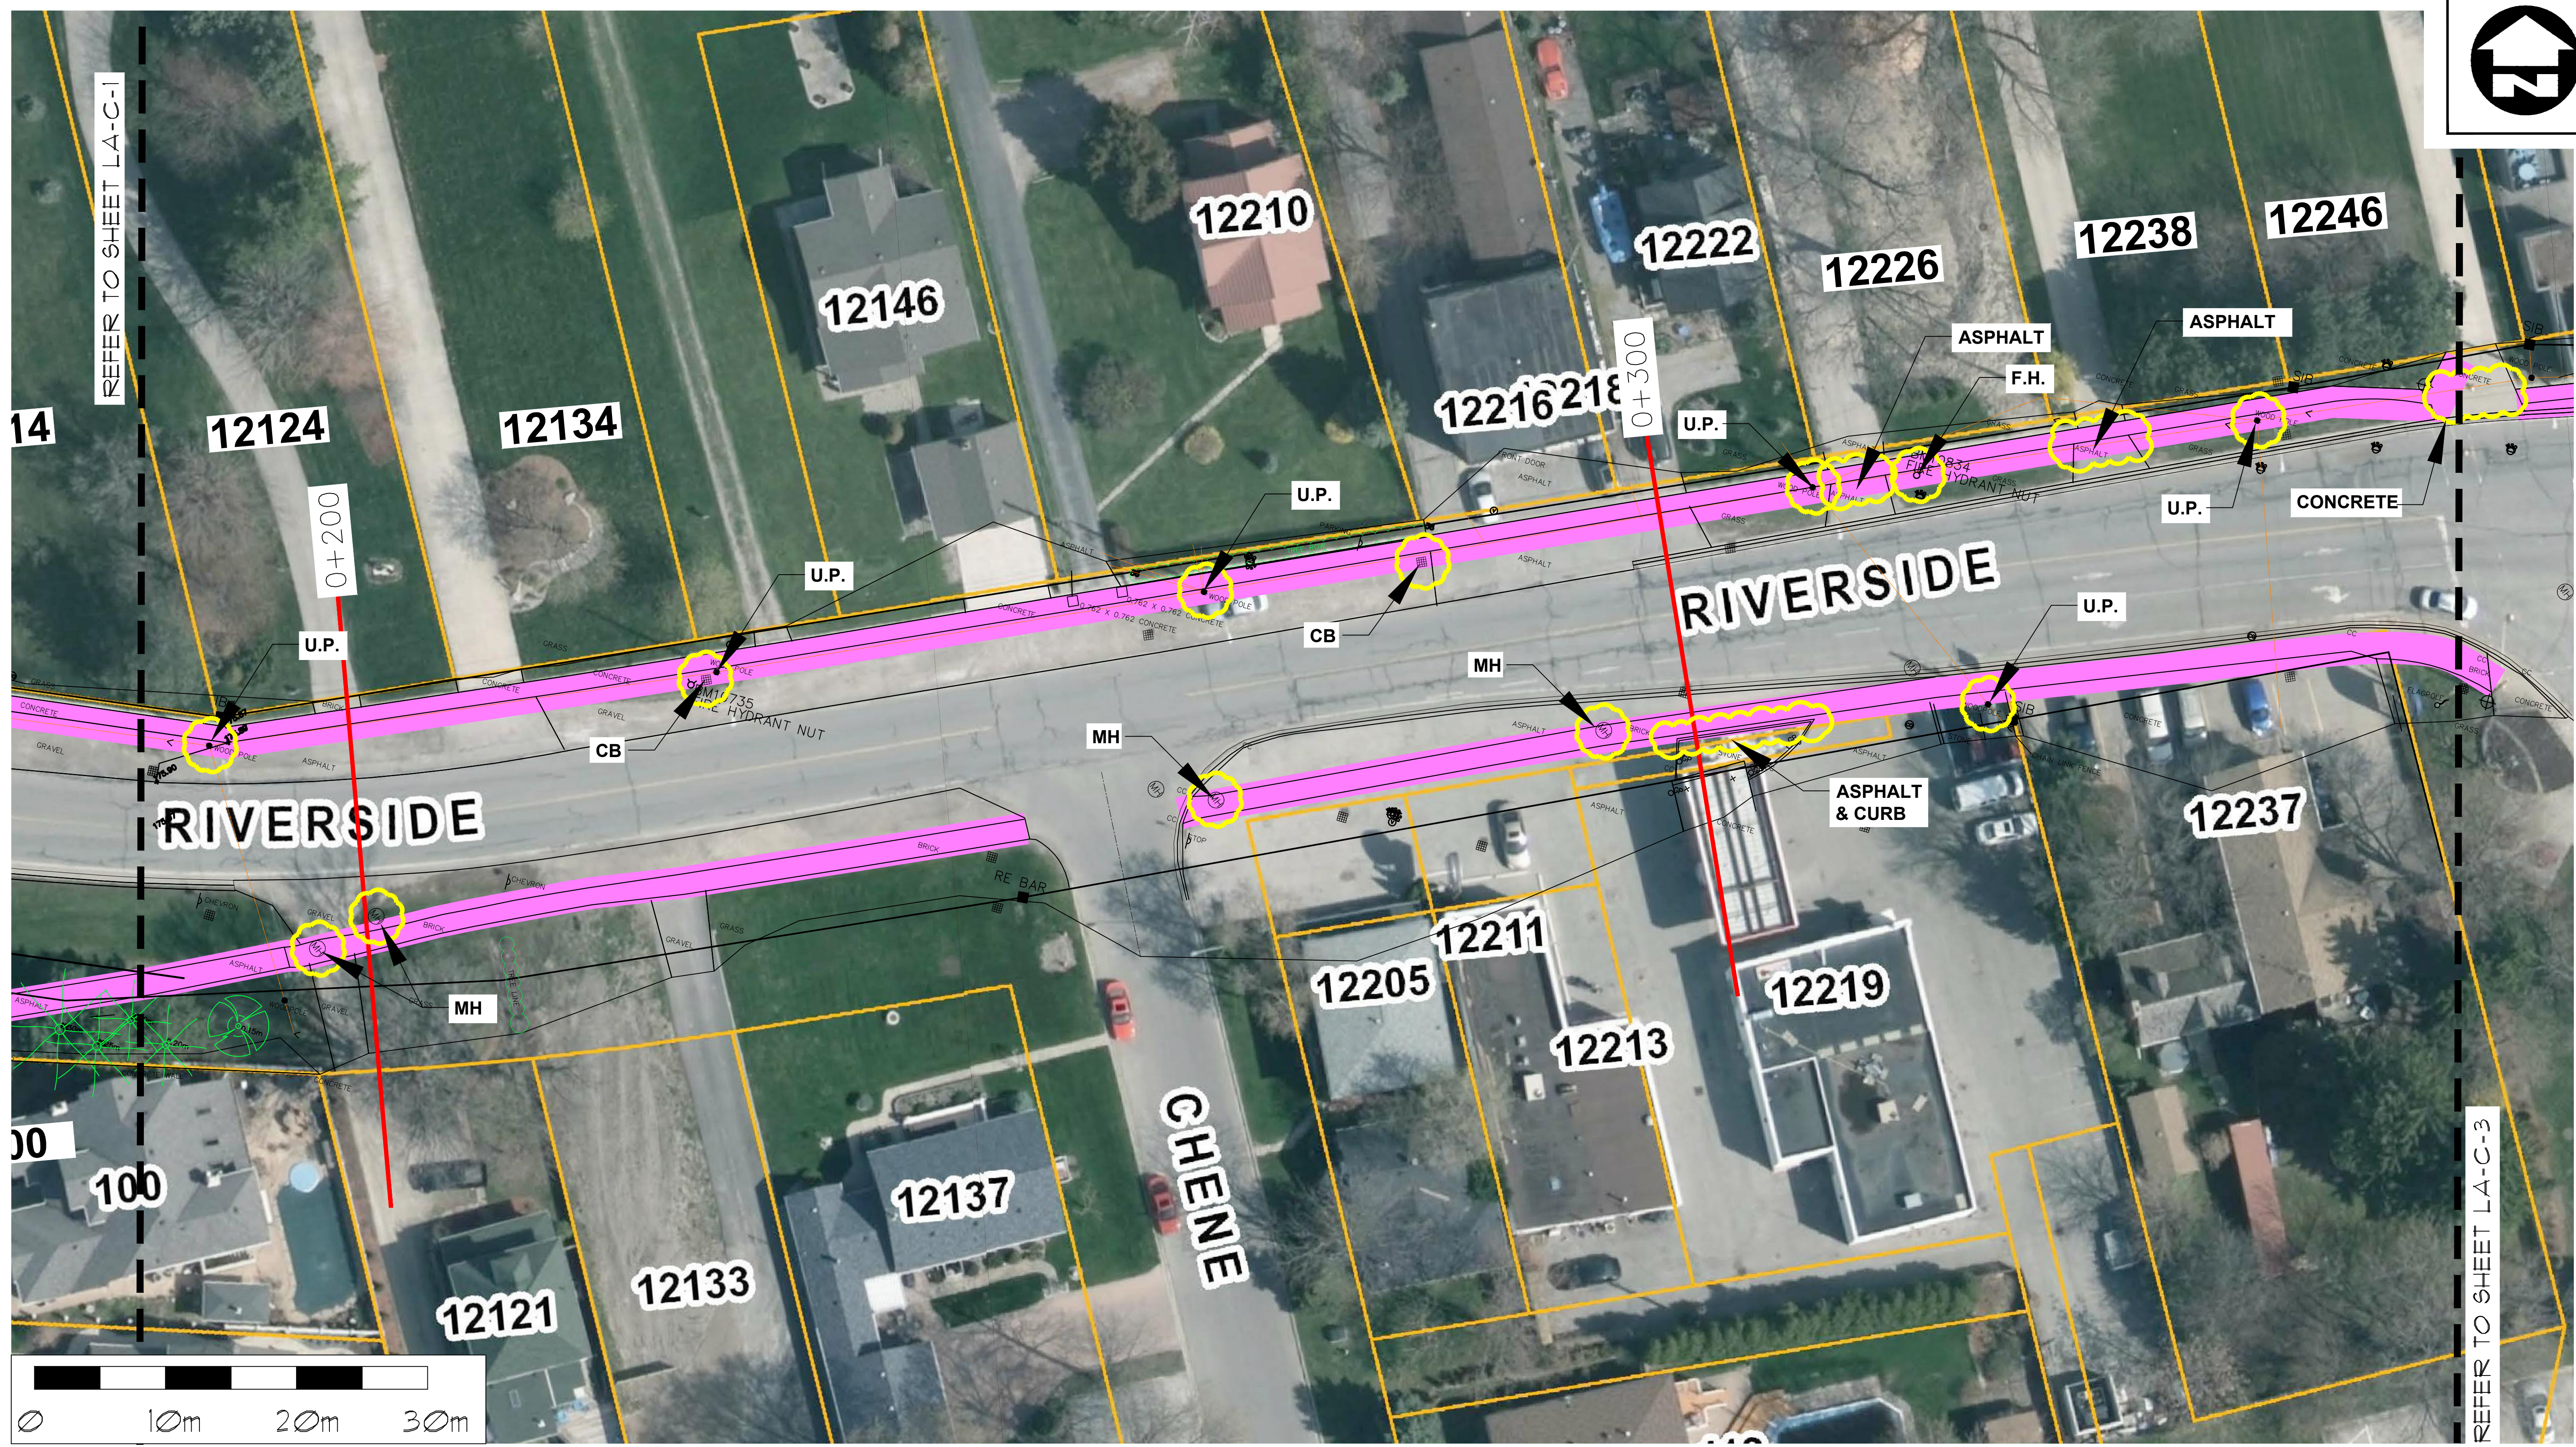

BP
Bezaire Partners
Planners, Landscape Architects

3514 Walker Rd., Unit 1A
Windsor, ON N8W 3S4
p: 519 966 6844
f: 519 966 4088
gbezaire@bezaire.ca

PROJECT:
GANATCHIO TRAIL EXTENSION

CLIENT:

Town of Tecumseh
ONTARIO · CANADA

DRAWING TITLE
TRAIL LOCATION CONCEPT PLAN

DATE: JULY, 2017
SCALE: 1:500 @ 11 x 17
1:250 @ 22 x 34
DRAWN BY: ML, GDB

SHEET
LA-C-2
1267 Concept R1