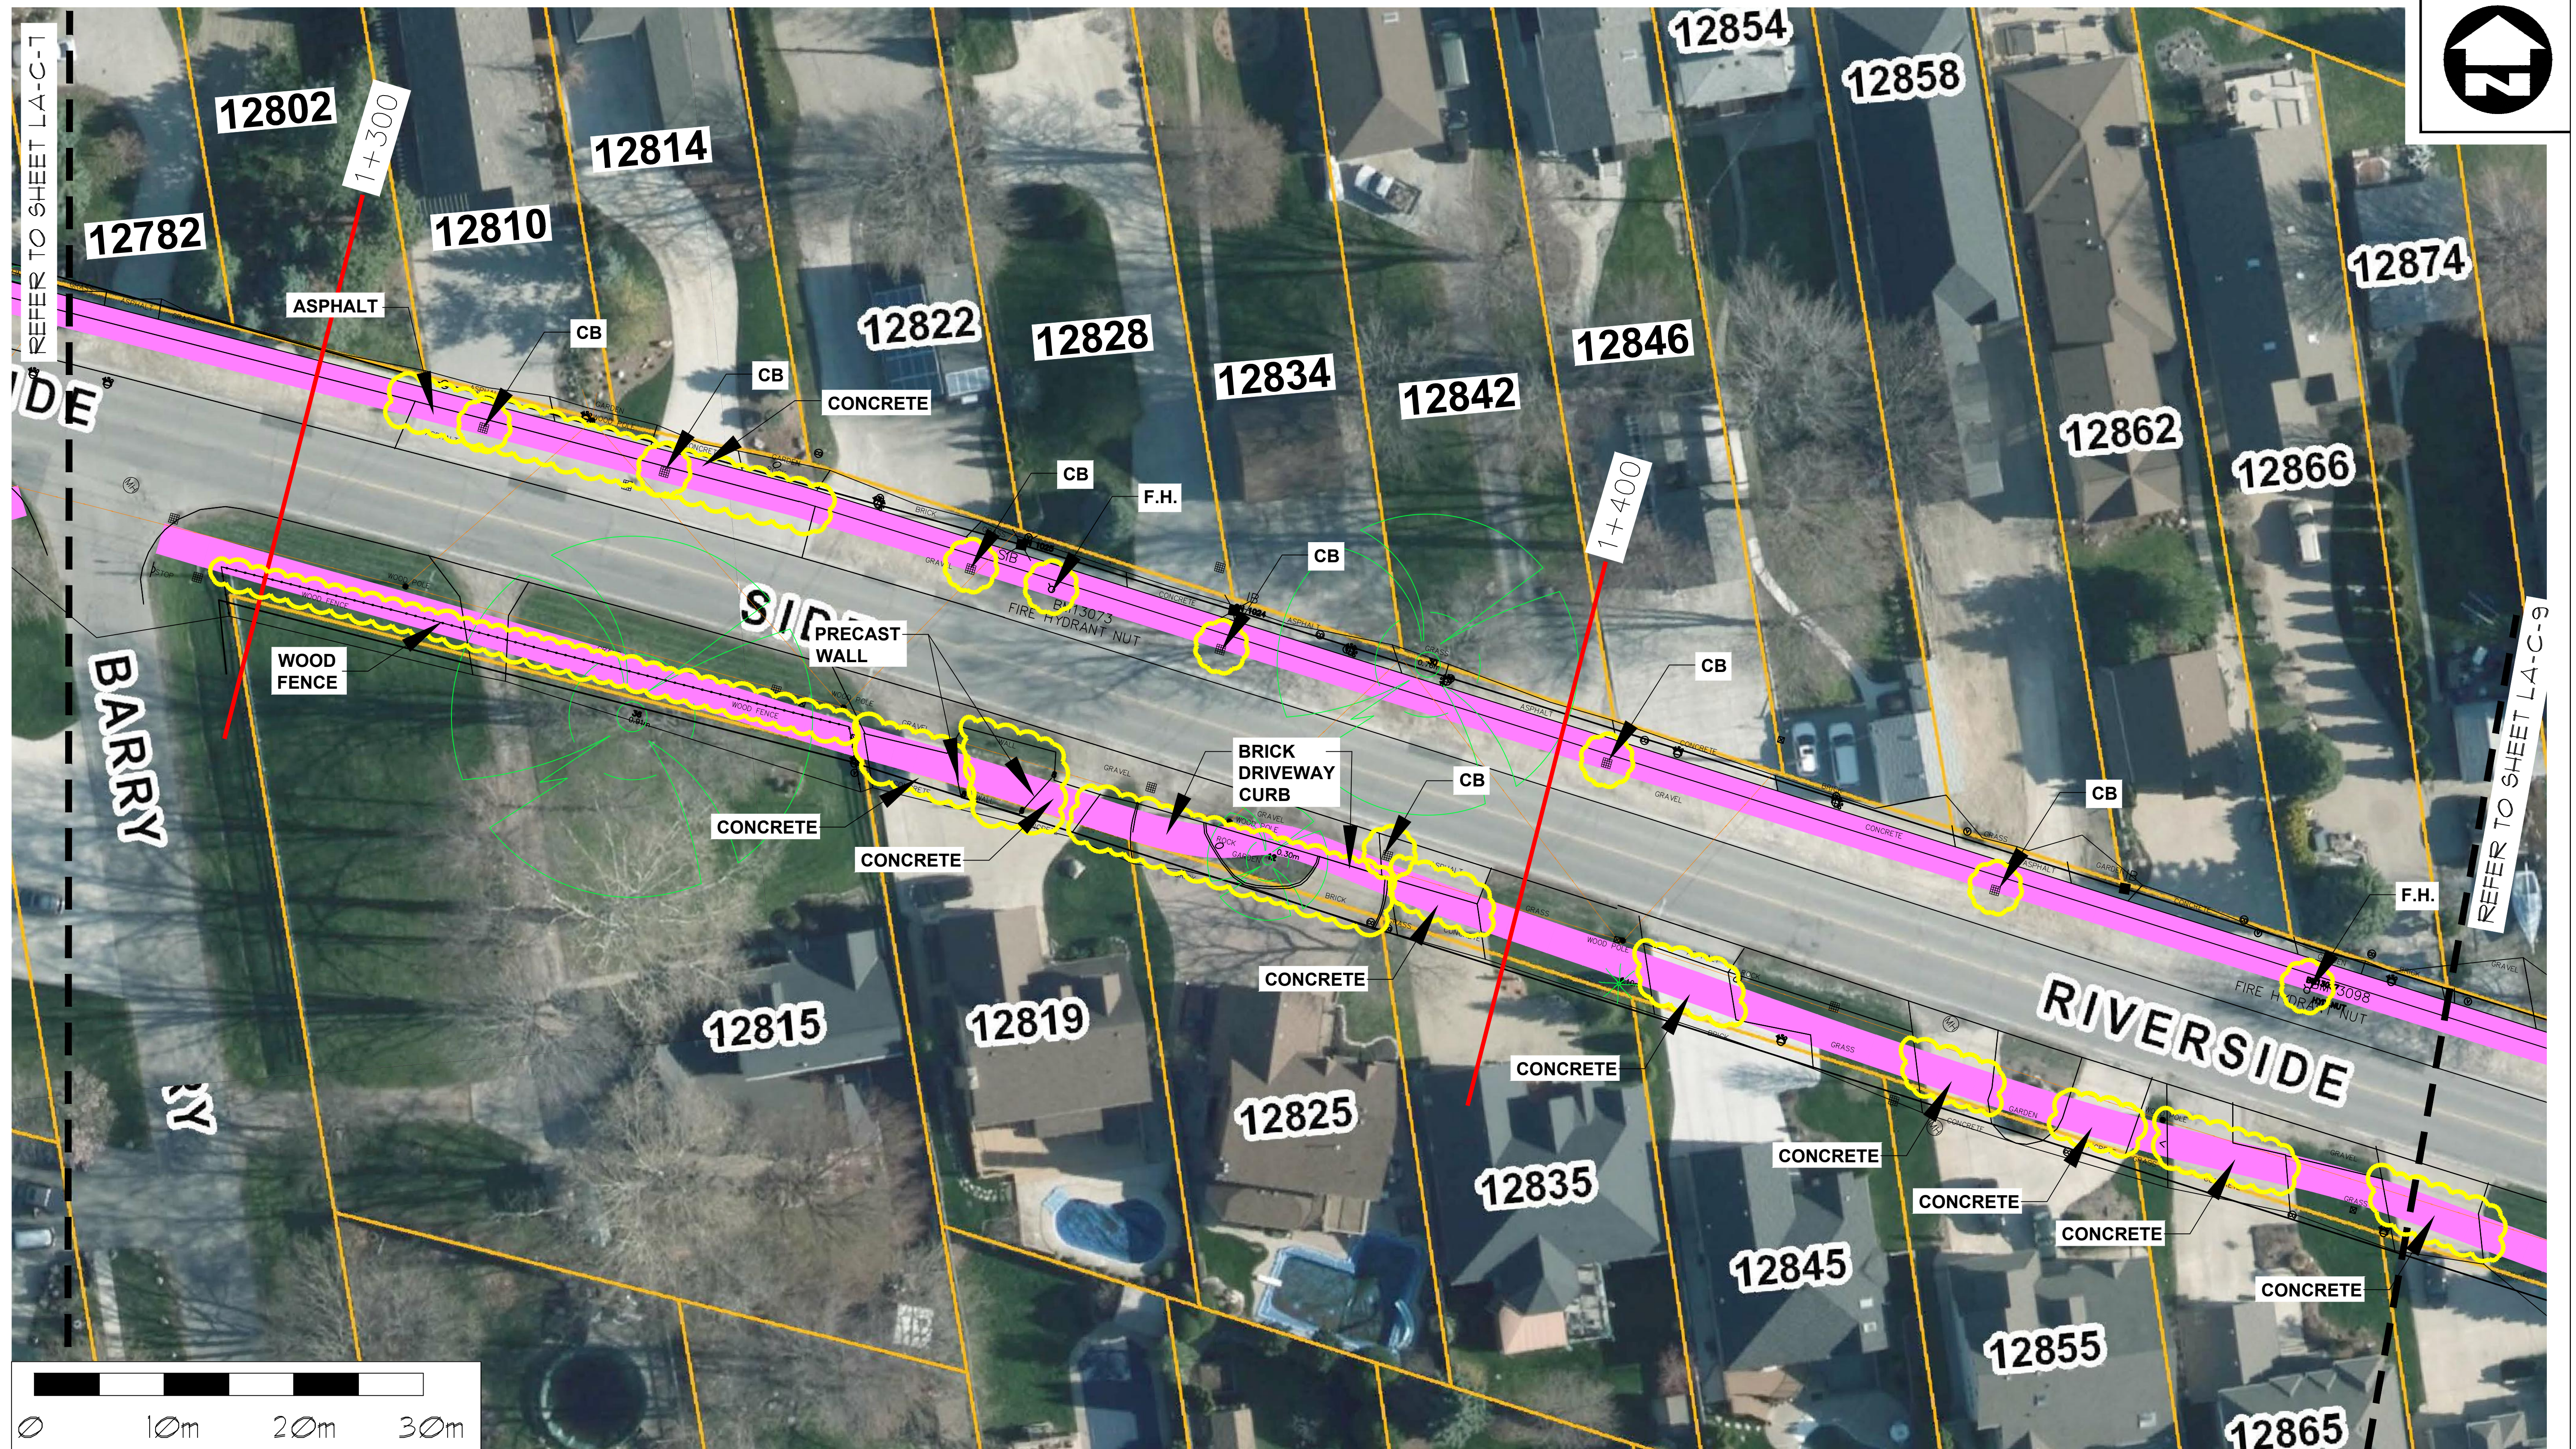

BP
Bezaire Partners
Planners, Landscape Architects

3514 Walker Rd., Unit 1A
Windsor, ON N8W 3S4
p: 519 966 6844
f: 519 966 4088
gbezaire@bezaire.ca

PROJECT:
GANATCHIO TRAIL EXTENSION

CLIENT:

TOWN OF
Tecumseh
ONTARIO · CANADA

DRAWING TITLE
TRAIL LOCATON CONCEPT PLAN

DATE: JULY, 2017

SCALE: 1:500 @ 11 x 17
1:250 @ 22 x 34

DRAWN BY: ML, GDB

SHEET
LA-C-8
1267 Concept R1