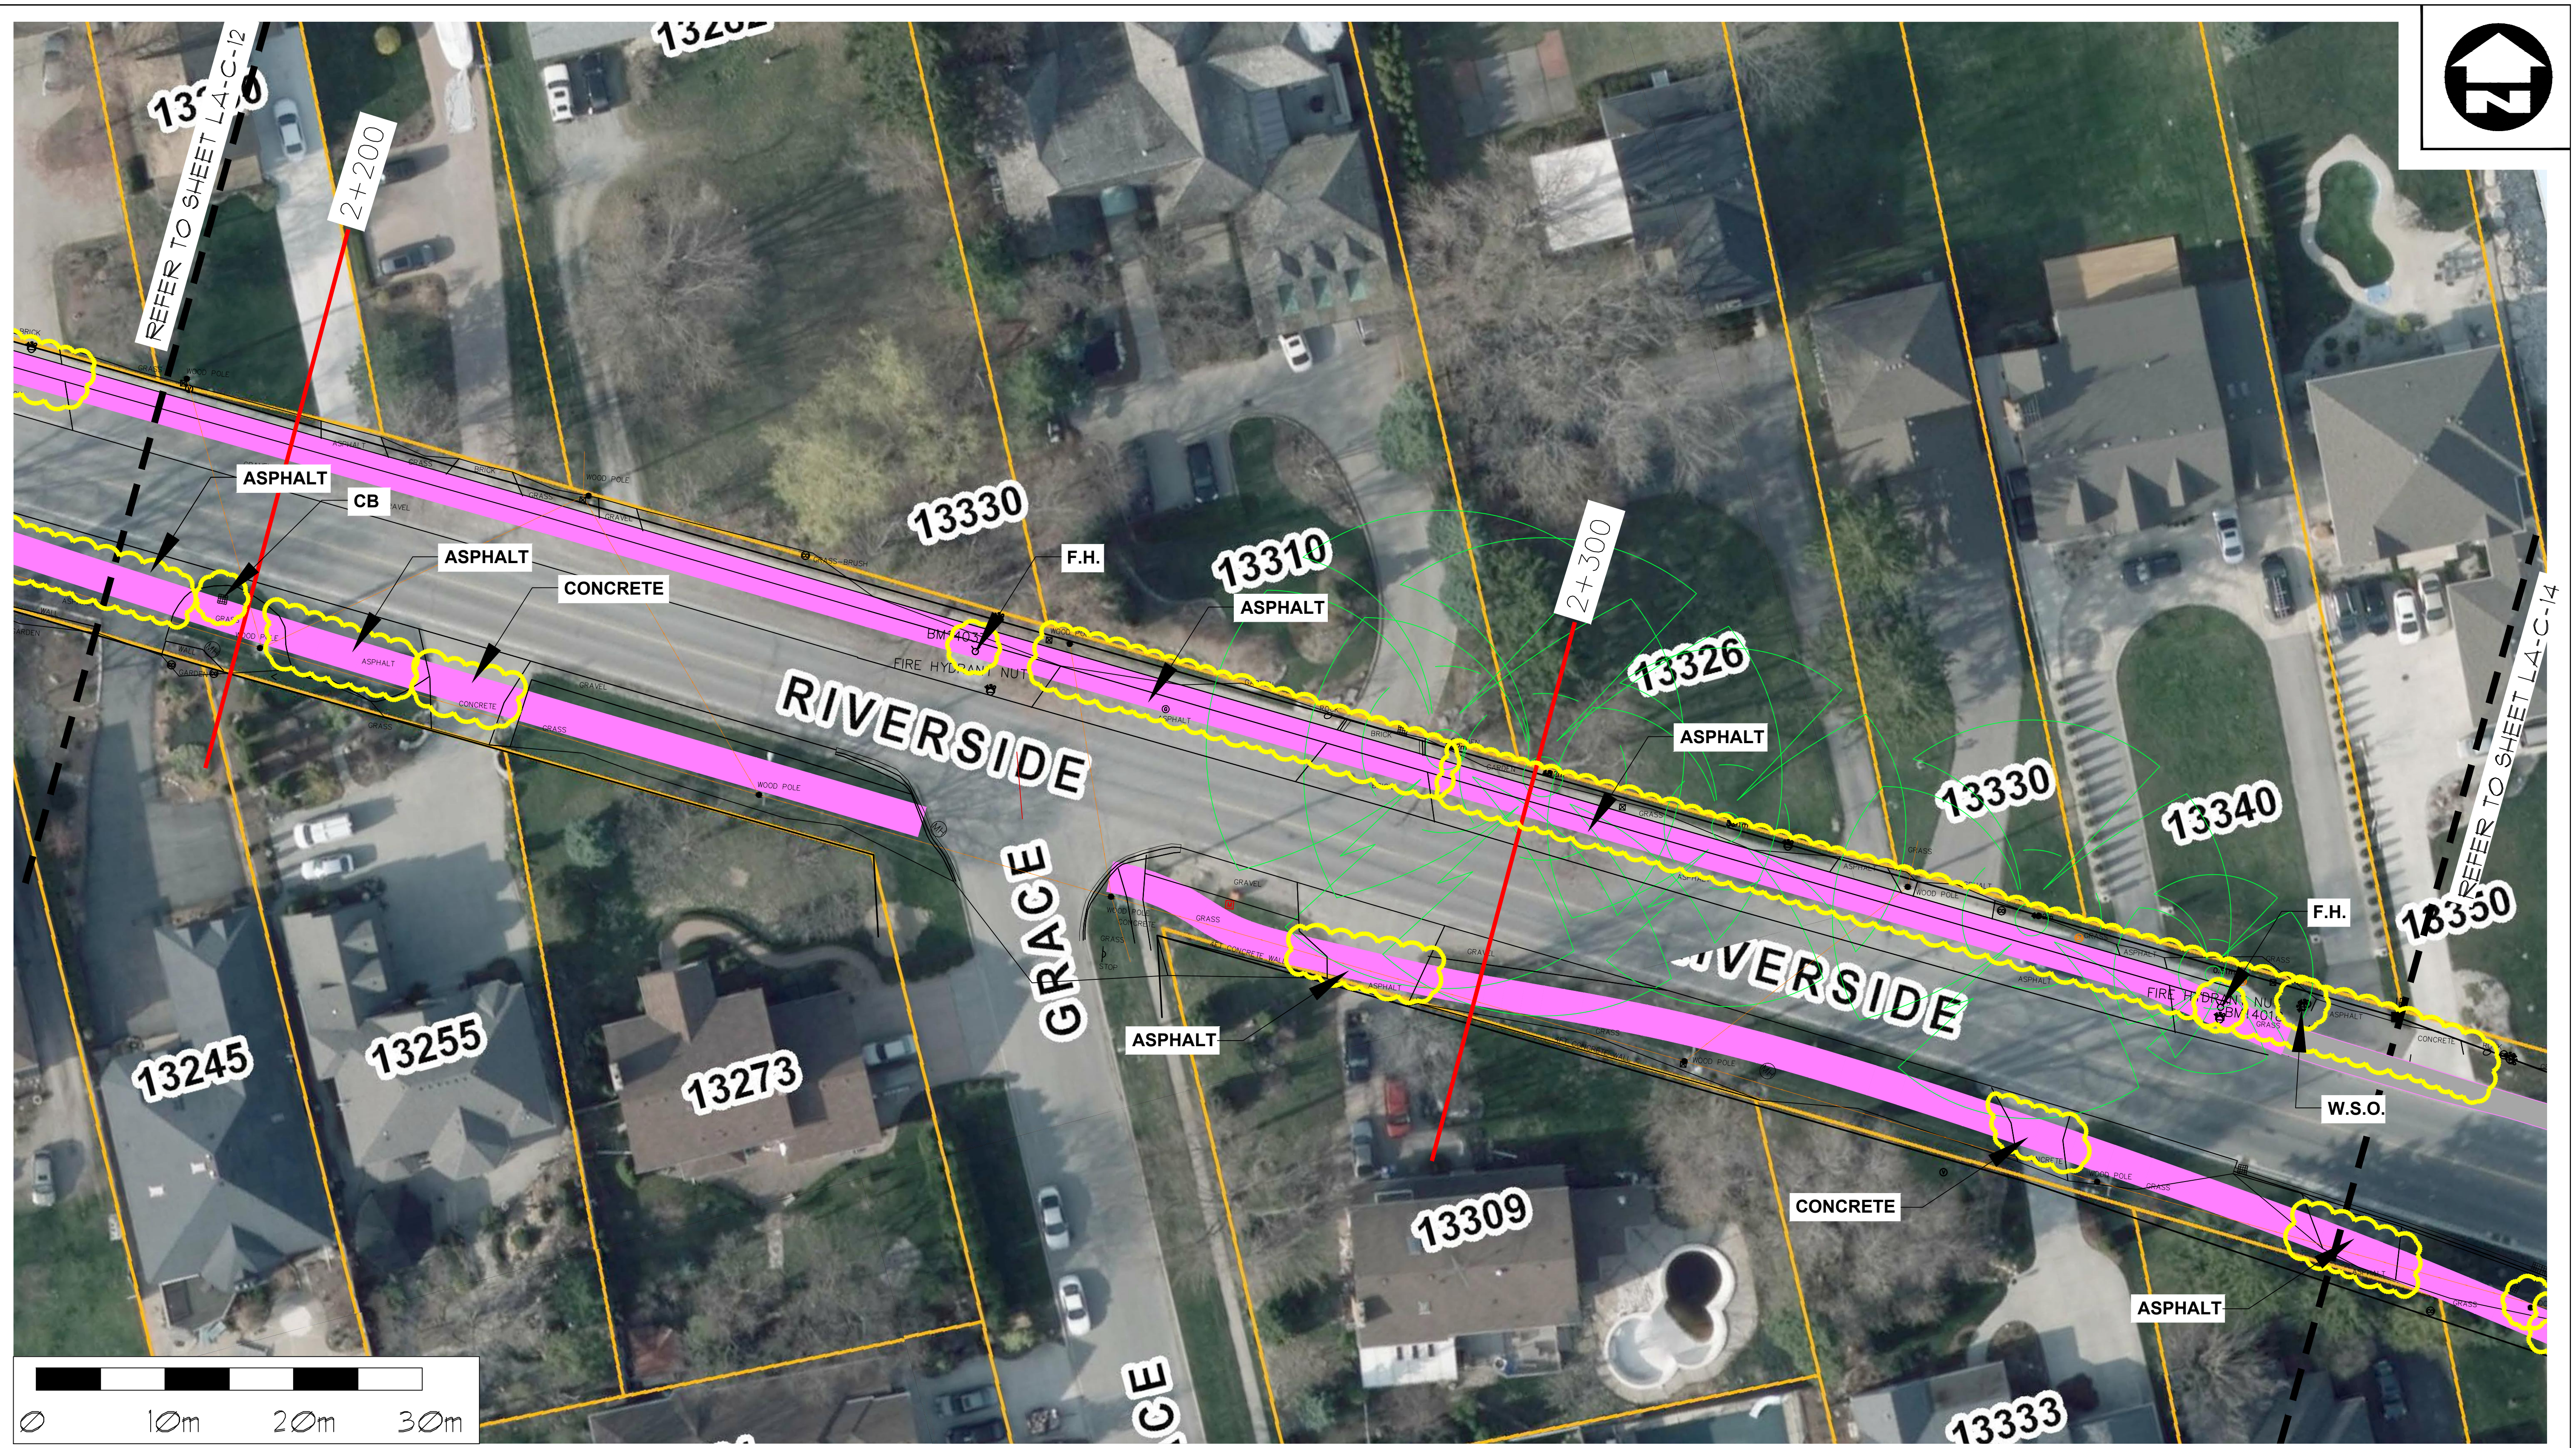

BP
Bezaire Partners
Planners, Landscape Architects

3514 Walker Rd., Unit 1A
Windsor, ON N8W 3S4
p: 519 966 6844
f: 519 966 4088
gbezaire@bezaire.ca

PROJECT:
**GANATCHIO
TRAIL EXTENSION**

DRAWING TITLE
**TRAIL LOCATON
CONCEPT PLAN**

DATE: JULY, 2017

SCALE: 1:500 @ 11 x 17
1:250 @ 22 x 34

DRAWN BY: ML, GDB

SHEET
LA-C-13
1267 Concept R1