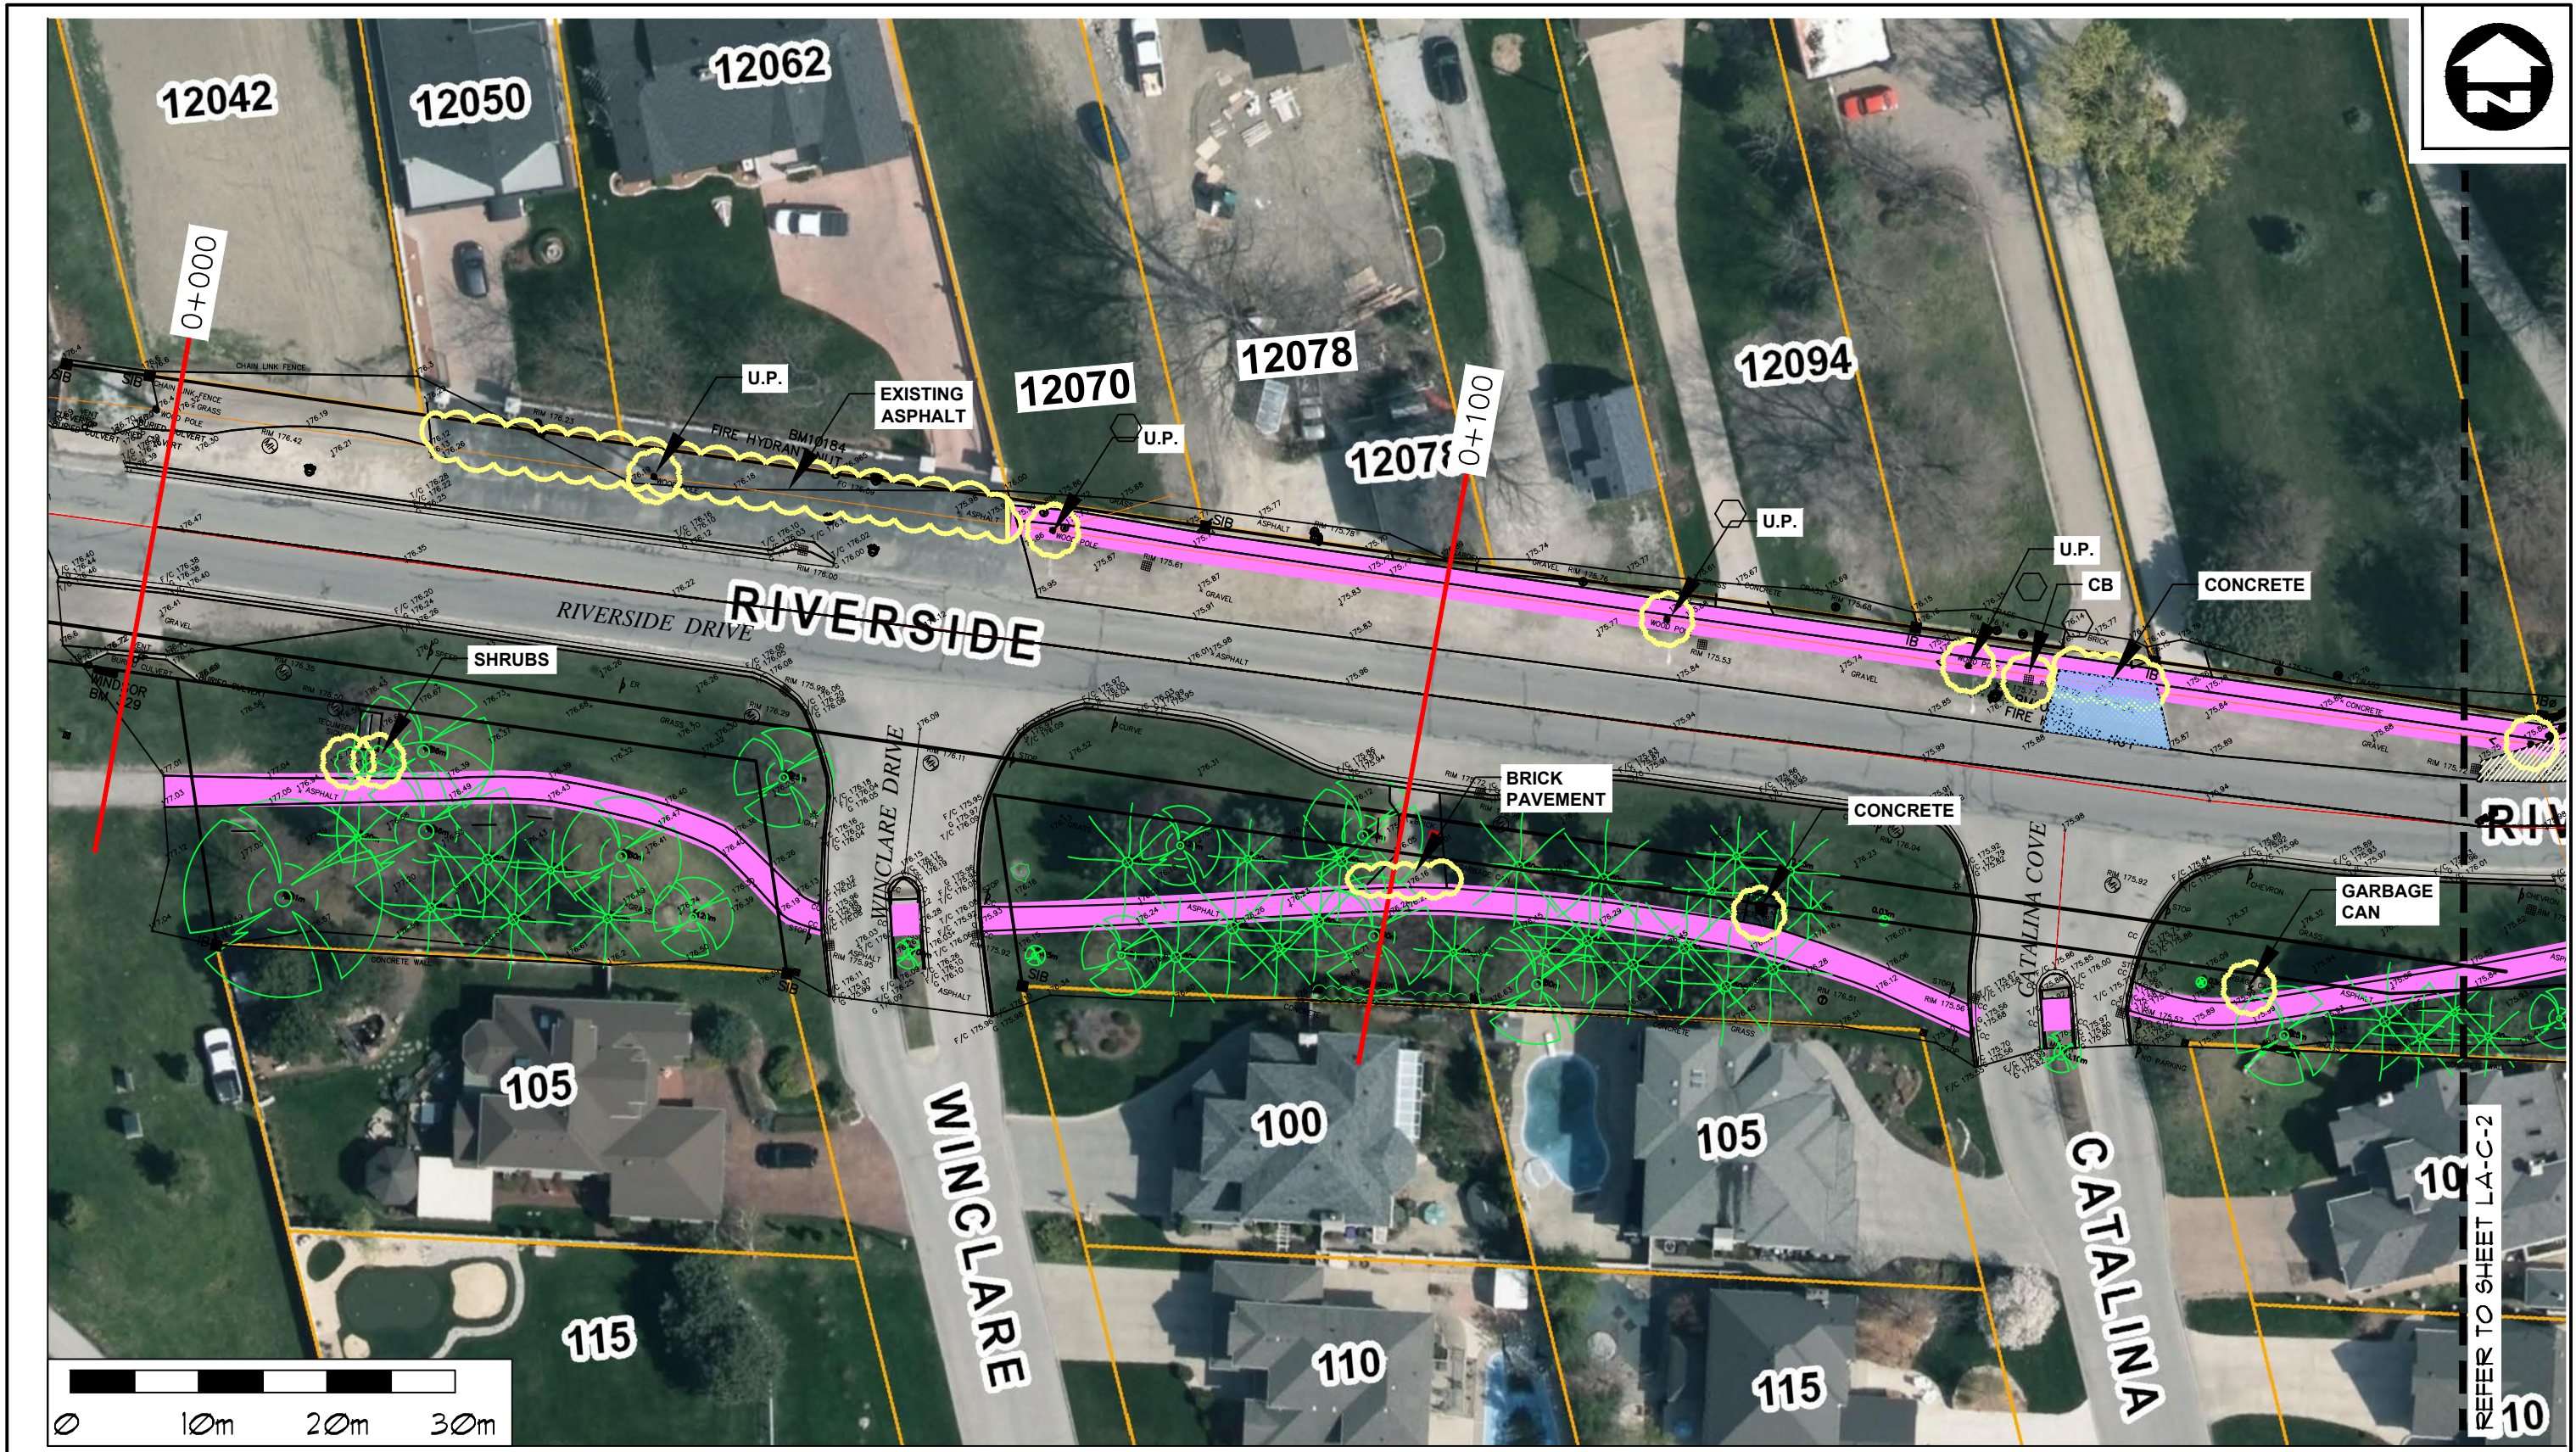

# GANATCHIO TRAIL EXTENSION TRAIL LOCATION CONCEPT FROM EXISTING EAST END (WEST OF WINCLARE DRIVE) EAST TO MANNING ROAD

**BP**  
**Bezaire Partners**  
 Planners, Landscape Architects

3514 Walker Rd., Unit 1A  
 Windsor, ON N8W 3S4  
 p: 519 966 6844  
 f: 519 966 4088  
 gbezaire@bezaire.ca

PROJECT:  
**GANATCHIO  
 TRAIL EXTENSION**

CLIENT:  
  
**TOWN OF  
 Tecumseh**  
 ONTARIO · CANADA

DRAWING TITLE  
**TRAIL LOCATON  
 CONCEPT PLAN**

DATE: JULY, 2017  
 SCALE: 1:500 @ 11 X 17  
 1:250 @ 22 X 34  
 DRAWN BY: ML, GDB

PROJECT:  
**GANATCHIO TRAIL EXTENSION**

CLIENT:  
  
**Town of Tecumseh**  
 ONTARIO · CANADA

DRAWING TITLE  
**TRAIL LOCATION CONCEPT PLAN**

DATE: JULY, 2017  
 SCALE: 1:500 @ 11 x 17  
 1:250 @ 22 x 34  
 DRAWN BY: ML, GDB