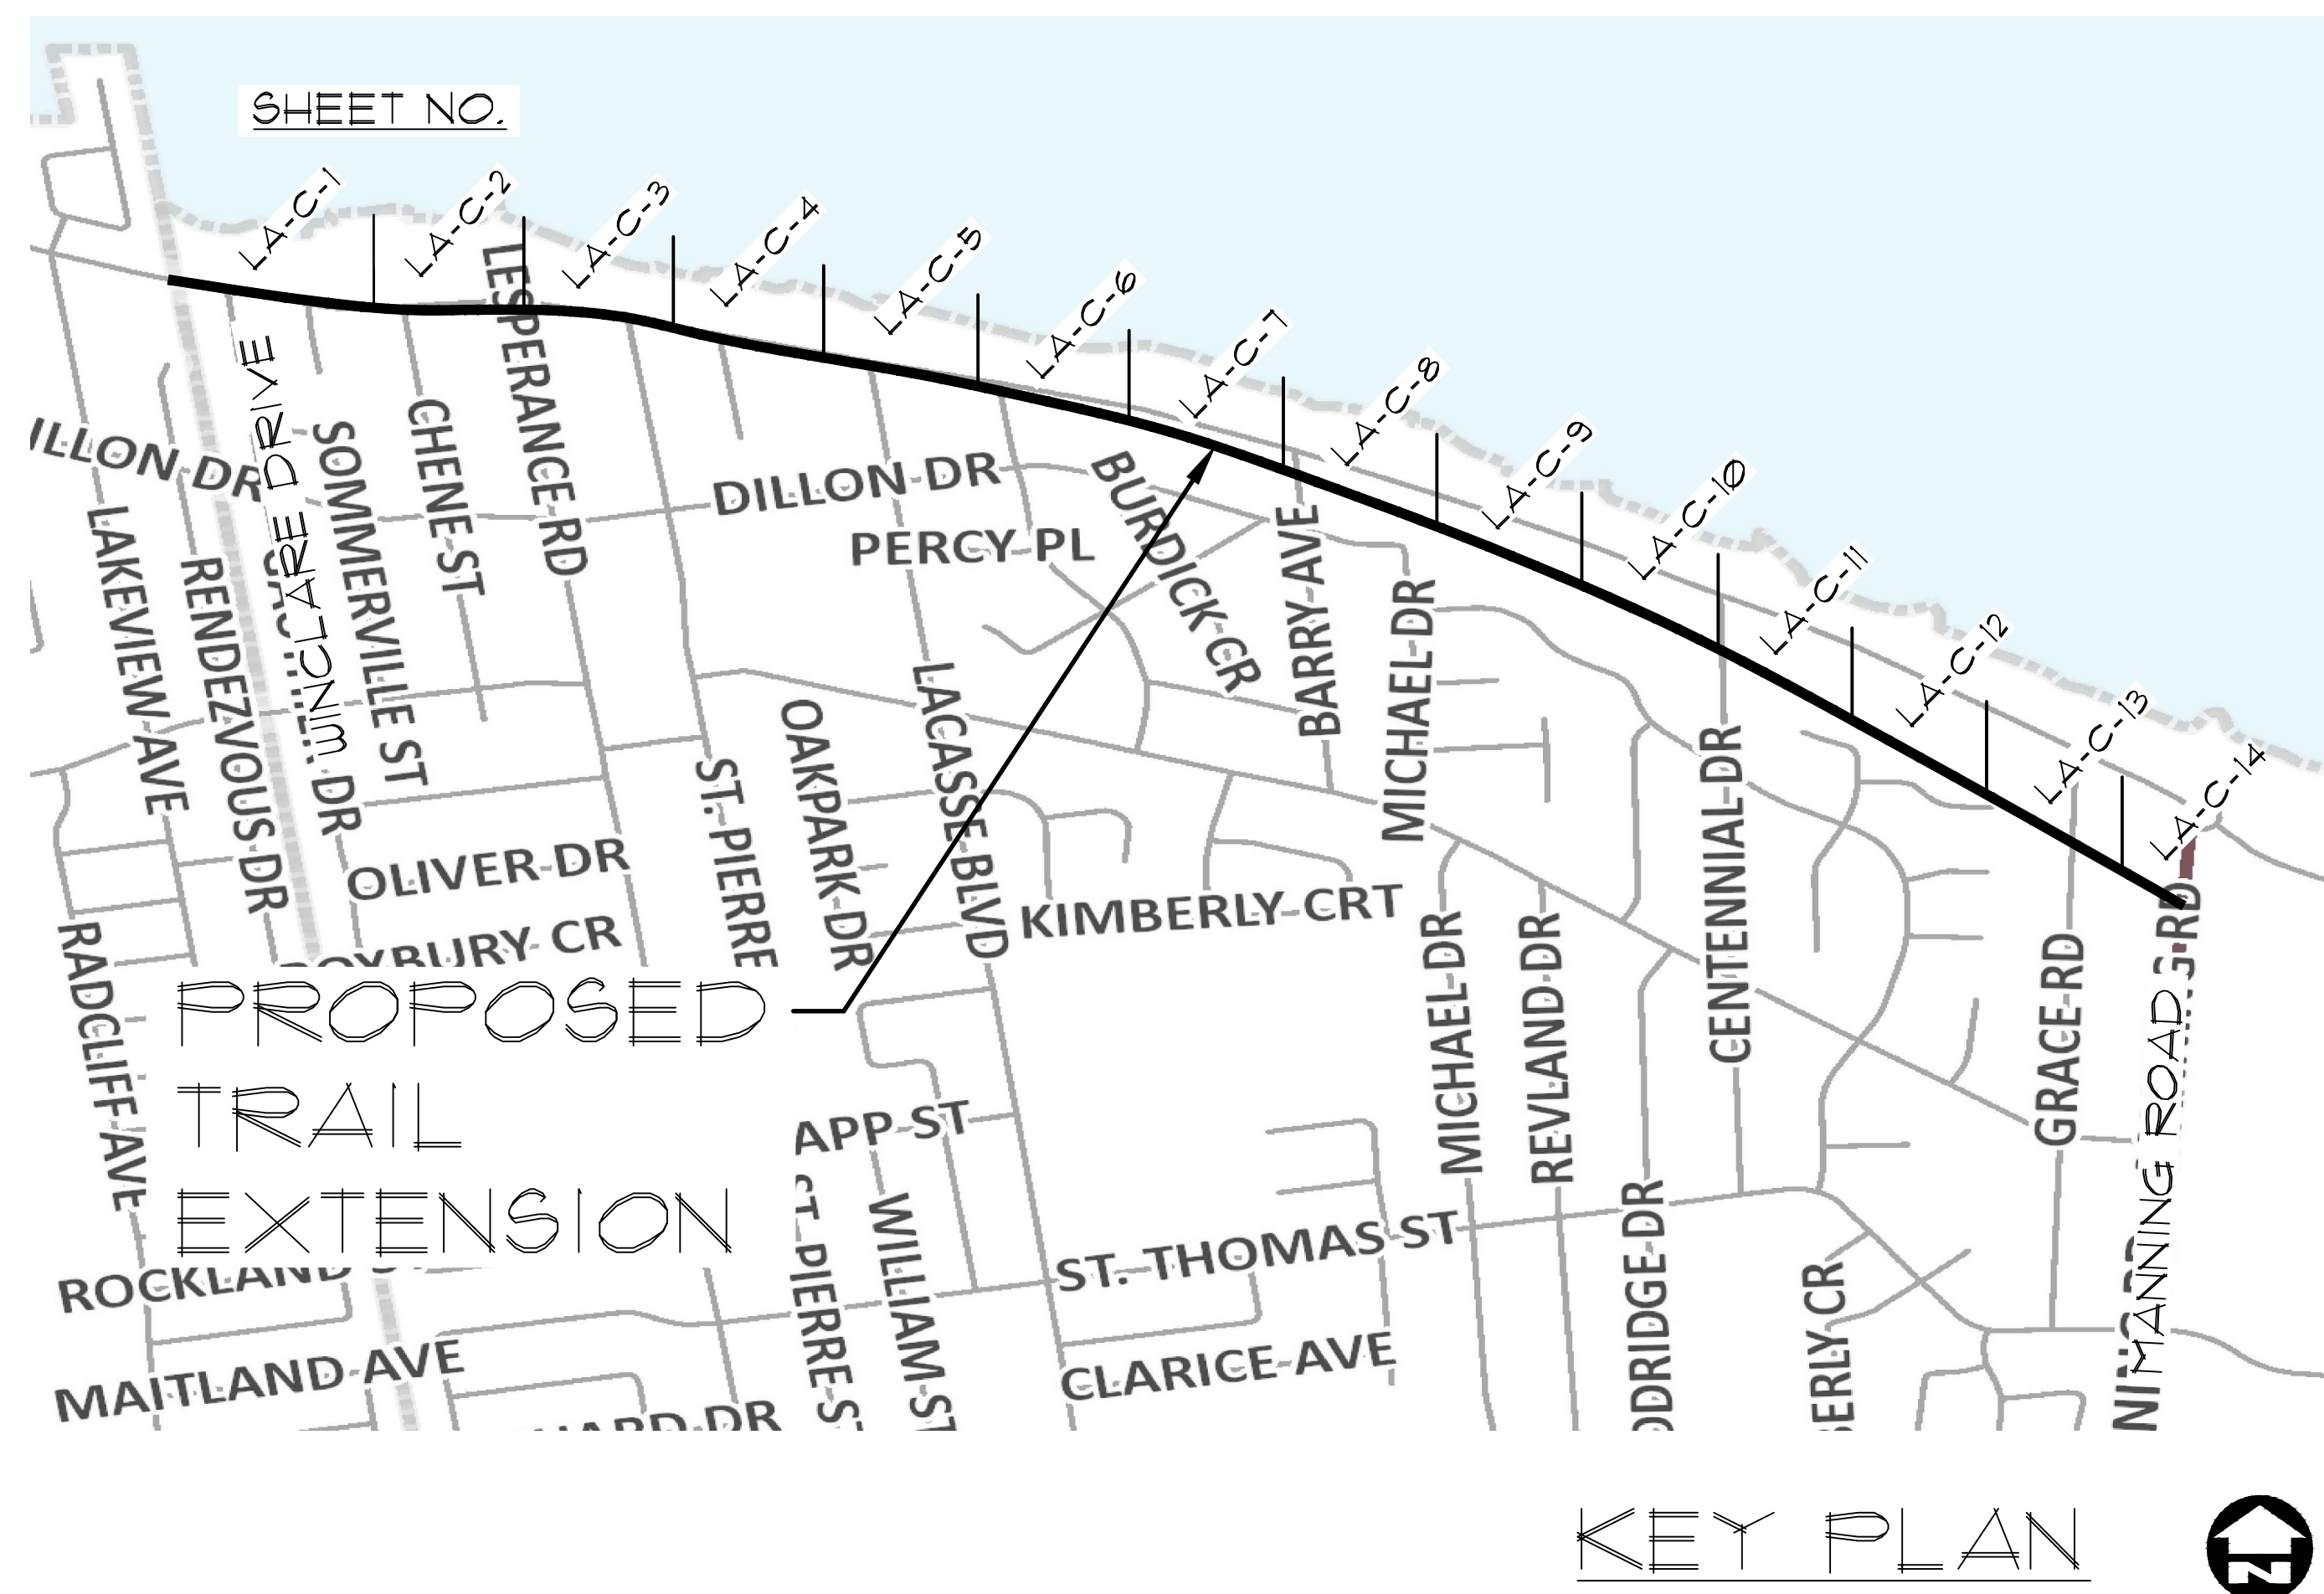

# GANATCHIO TRAIL EXTENSION TRAIL LOCATION CONCEPT FROM EXISTING EAST END (WEST OF WINCLARE DRIVE) EAST TO MANNING ROAD

**BP**  
**Bezaire Partners**  
 Planners, Landscape Architects

3514 Walker Rd., Unit 1A  
 Windsor, ON N8W 3S4  
 p: 519 966 6844  
 f: 519 966 4088  
 gbezaire@bezaire.ca

PROJECT:  
**GANATCHIO  
 TRAIL EXTENSION**

CLIENT:  
  
**TOWN OF  
 Tecumseh**  
 ONTARIO · CANADA

DRAWING TITLE  
**TRAIL LOCATON  
 CONCEPT PLAN**

DATE: JULY, 2017  
 SCALE: 1:500 @ 11 X 17  
 1:250 @ 22 X 34  
 DRAWN BY: ML, GDB