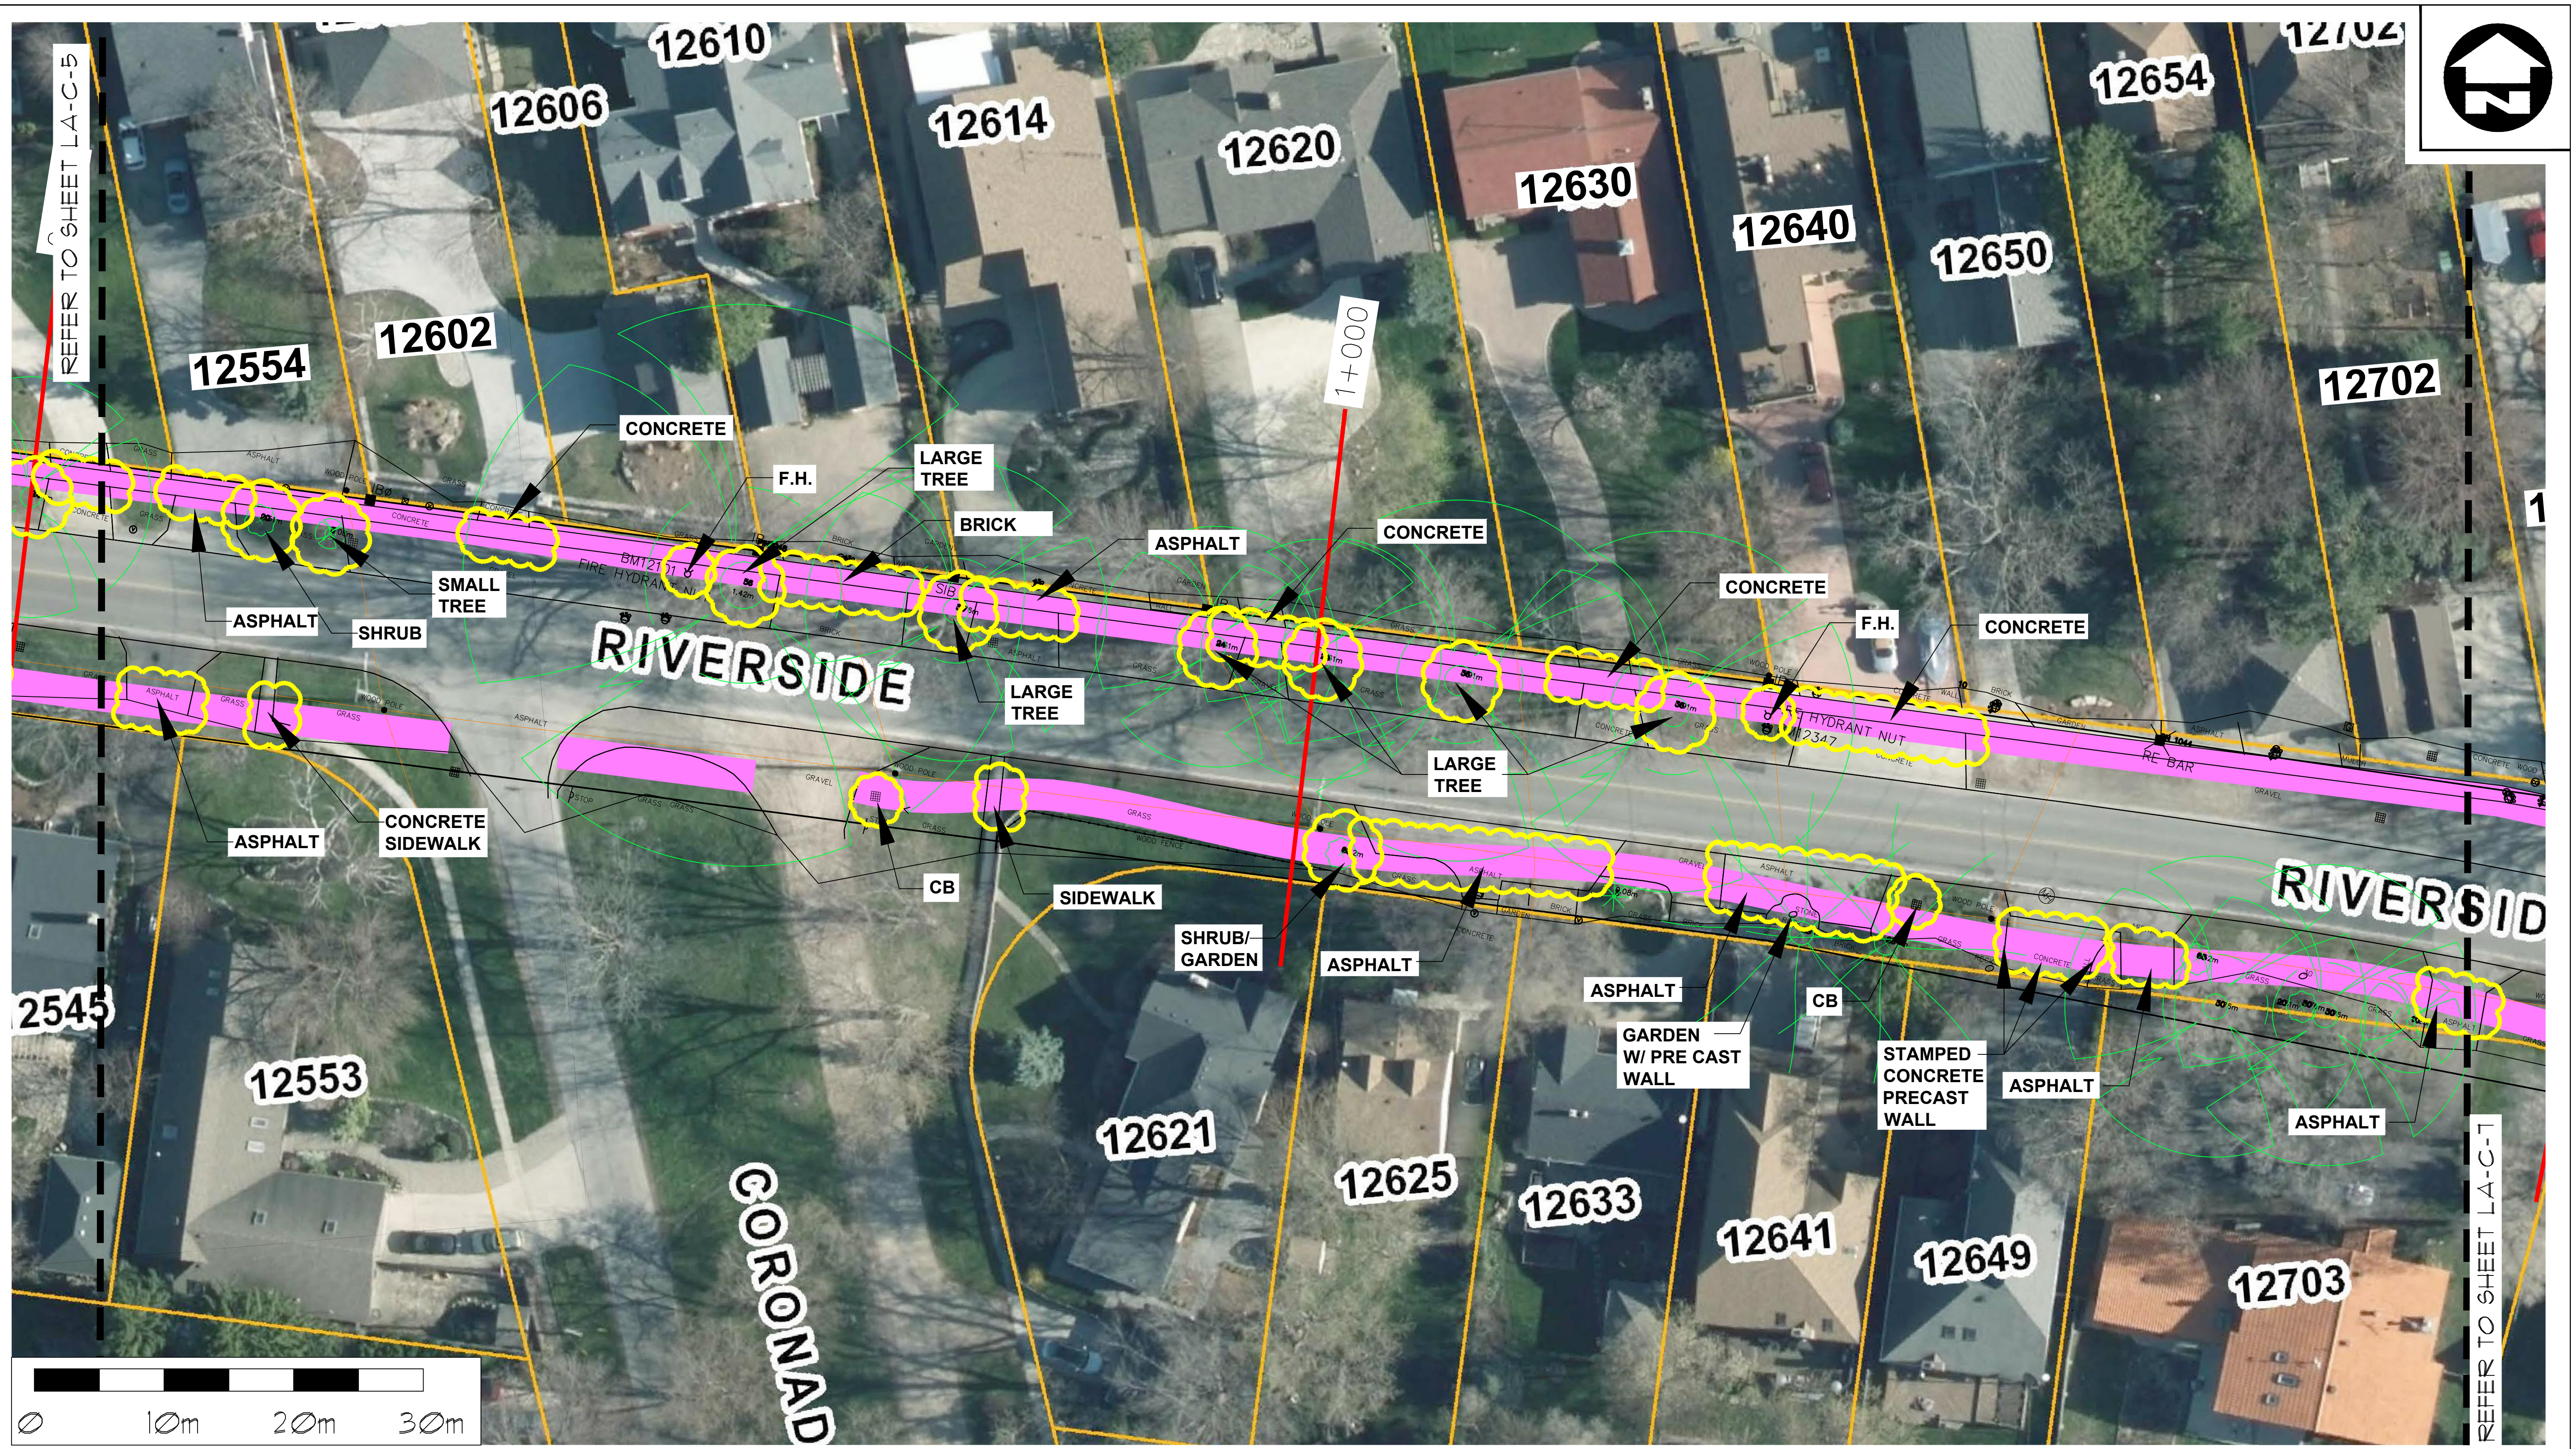

BP
Bezaire Partners
Planners, Landscape Architects

3514 Walker Rd., Unit 1A
Windsor, ON N8W 3S4
p: 519 966 6844
f: 519 966 4088
gbezaire@bezaire.ca

PROJECT:
GANATCHIO TRAIL EXTENSION

CLIENT:

TOWN OF Tecumseh
ONTARIO · CANADA

DRAWING TITLE
TRAIL LOCATON CONCEPT PLAN

DATE: JULY, 2017
SCALE: 1:500 @ 11 x 17
1:250 @ 22 x 34
DRAWN BY: ML, GDB

SHEET
LA-C-6
1267 Concept R1