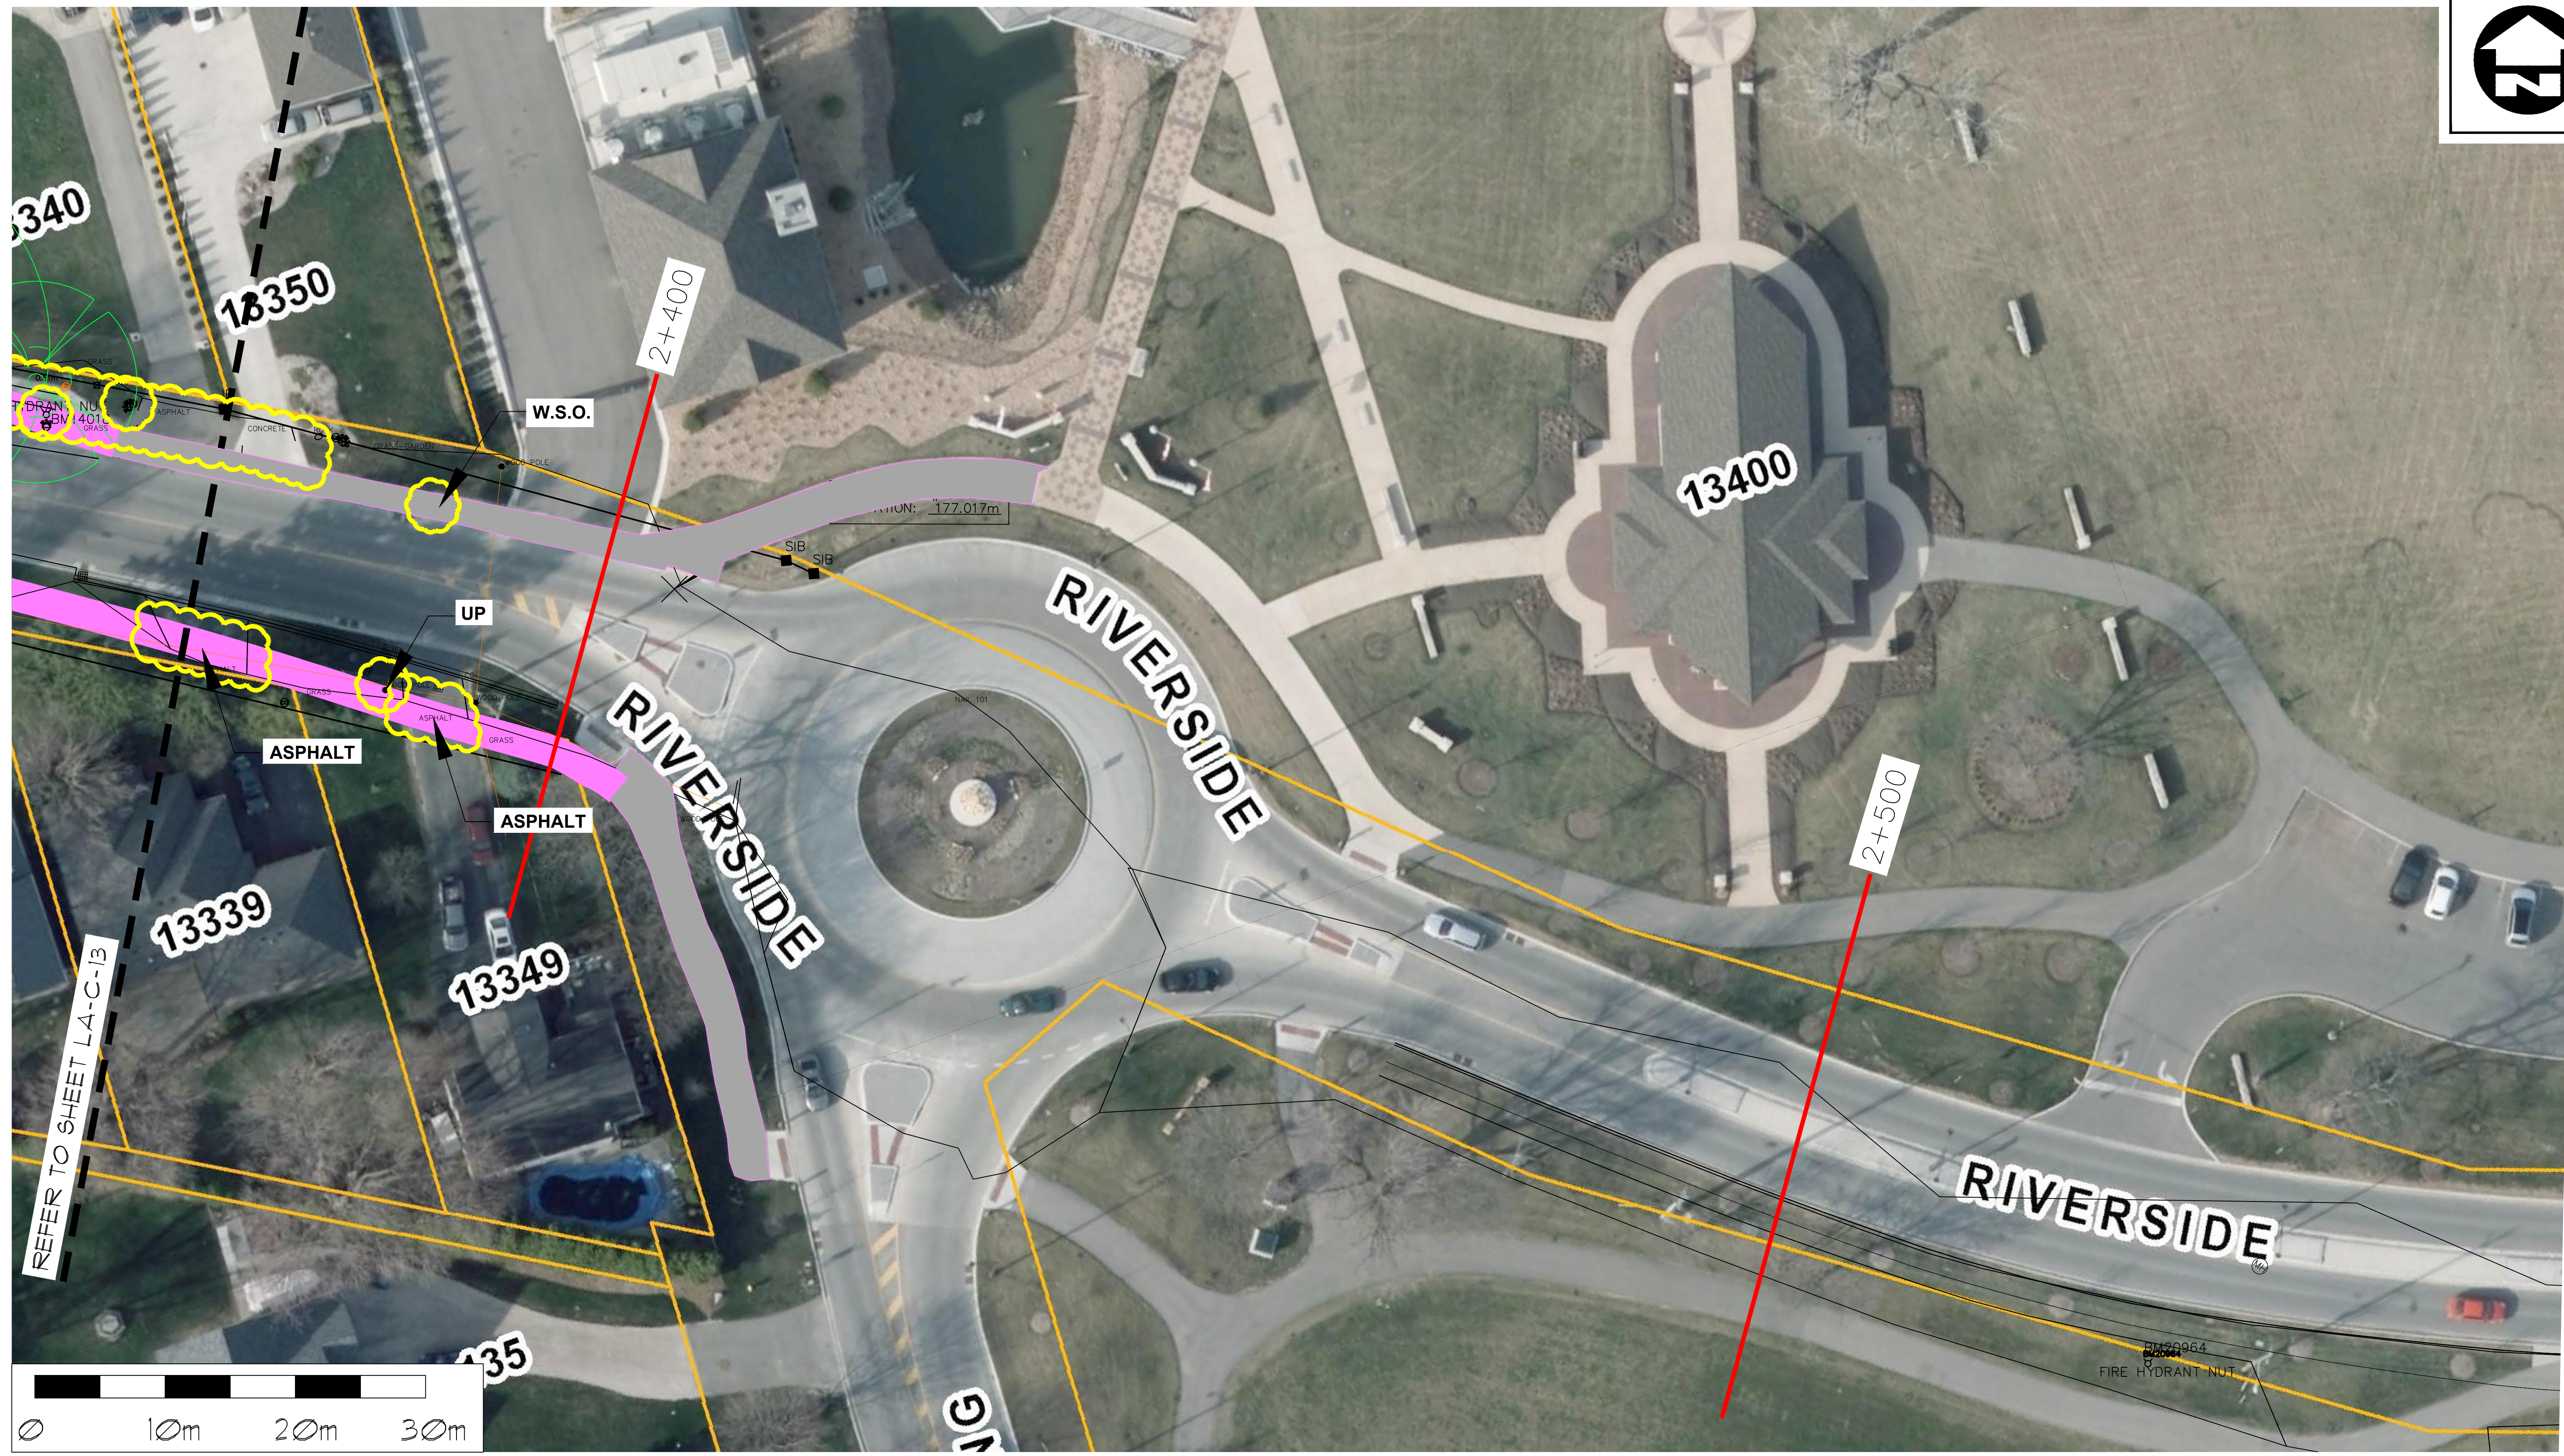

DRAWING TITLE  
**TRAIL LOCATON  
 CONCEPT PLAN**

DATE: JULY, 2017

SCALE: 1:500 @ 11 x 17  
 1:250 @ 22 x 34

DRAWN BY: ML, GDB

SHEET  
 LA-C-13  
 1267 Concept R1

**BP**  
**Bezaire Partners**  
 Planners, Landscape Architects