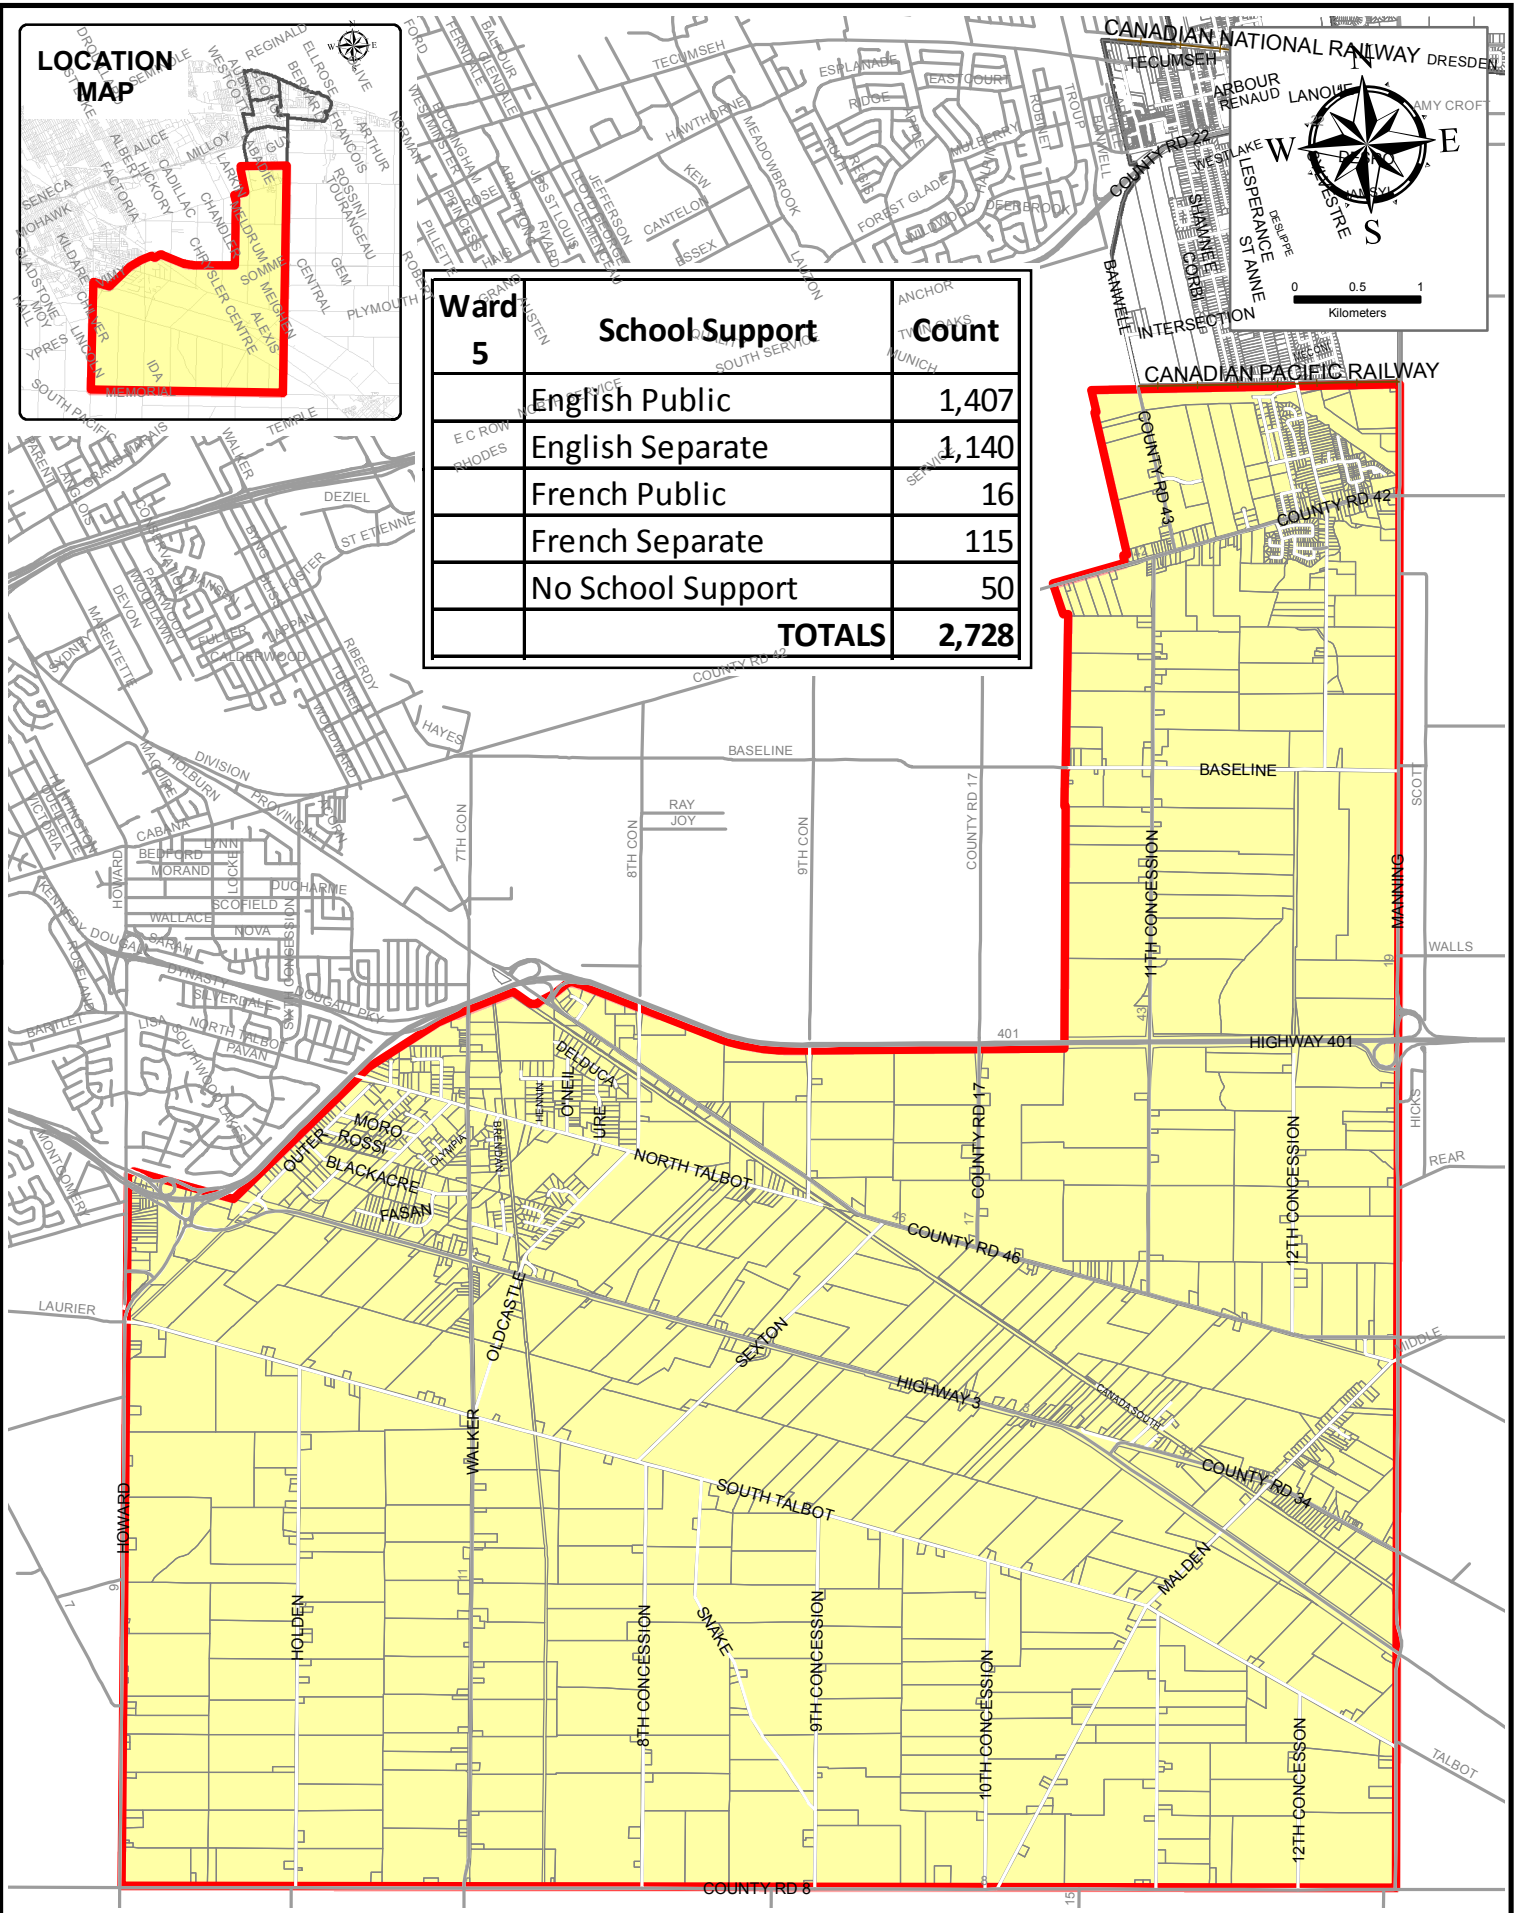

Ward	School Support	Count
5	English Public	1,407
	English Separate	1,140
	French Public	16
	French Separate	115
	No School Support	50
TOTALS		2,728