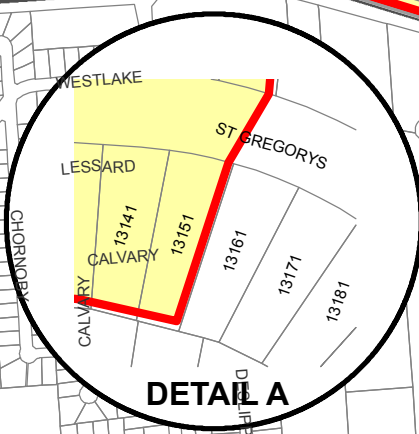

Work Done:	Author:
Date: 5/2/2022	Scale:
SEE SCALE	

POLITICAL WARD 3

Town of Tecumsh
2022 Election