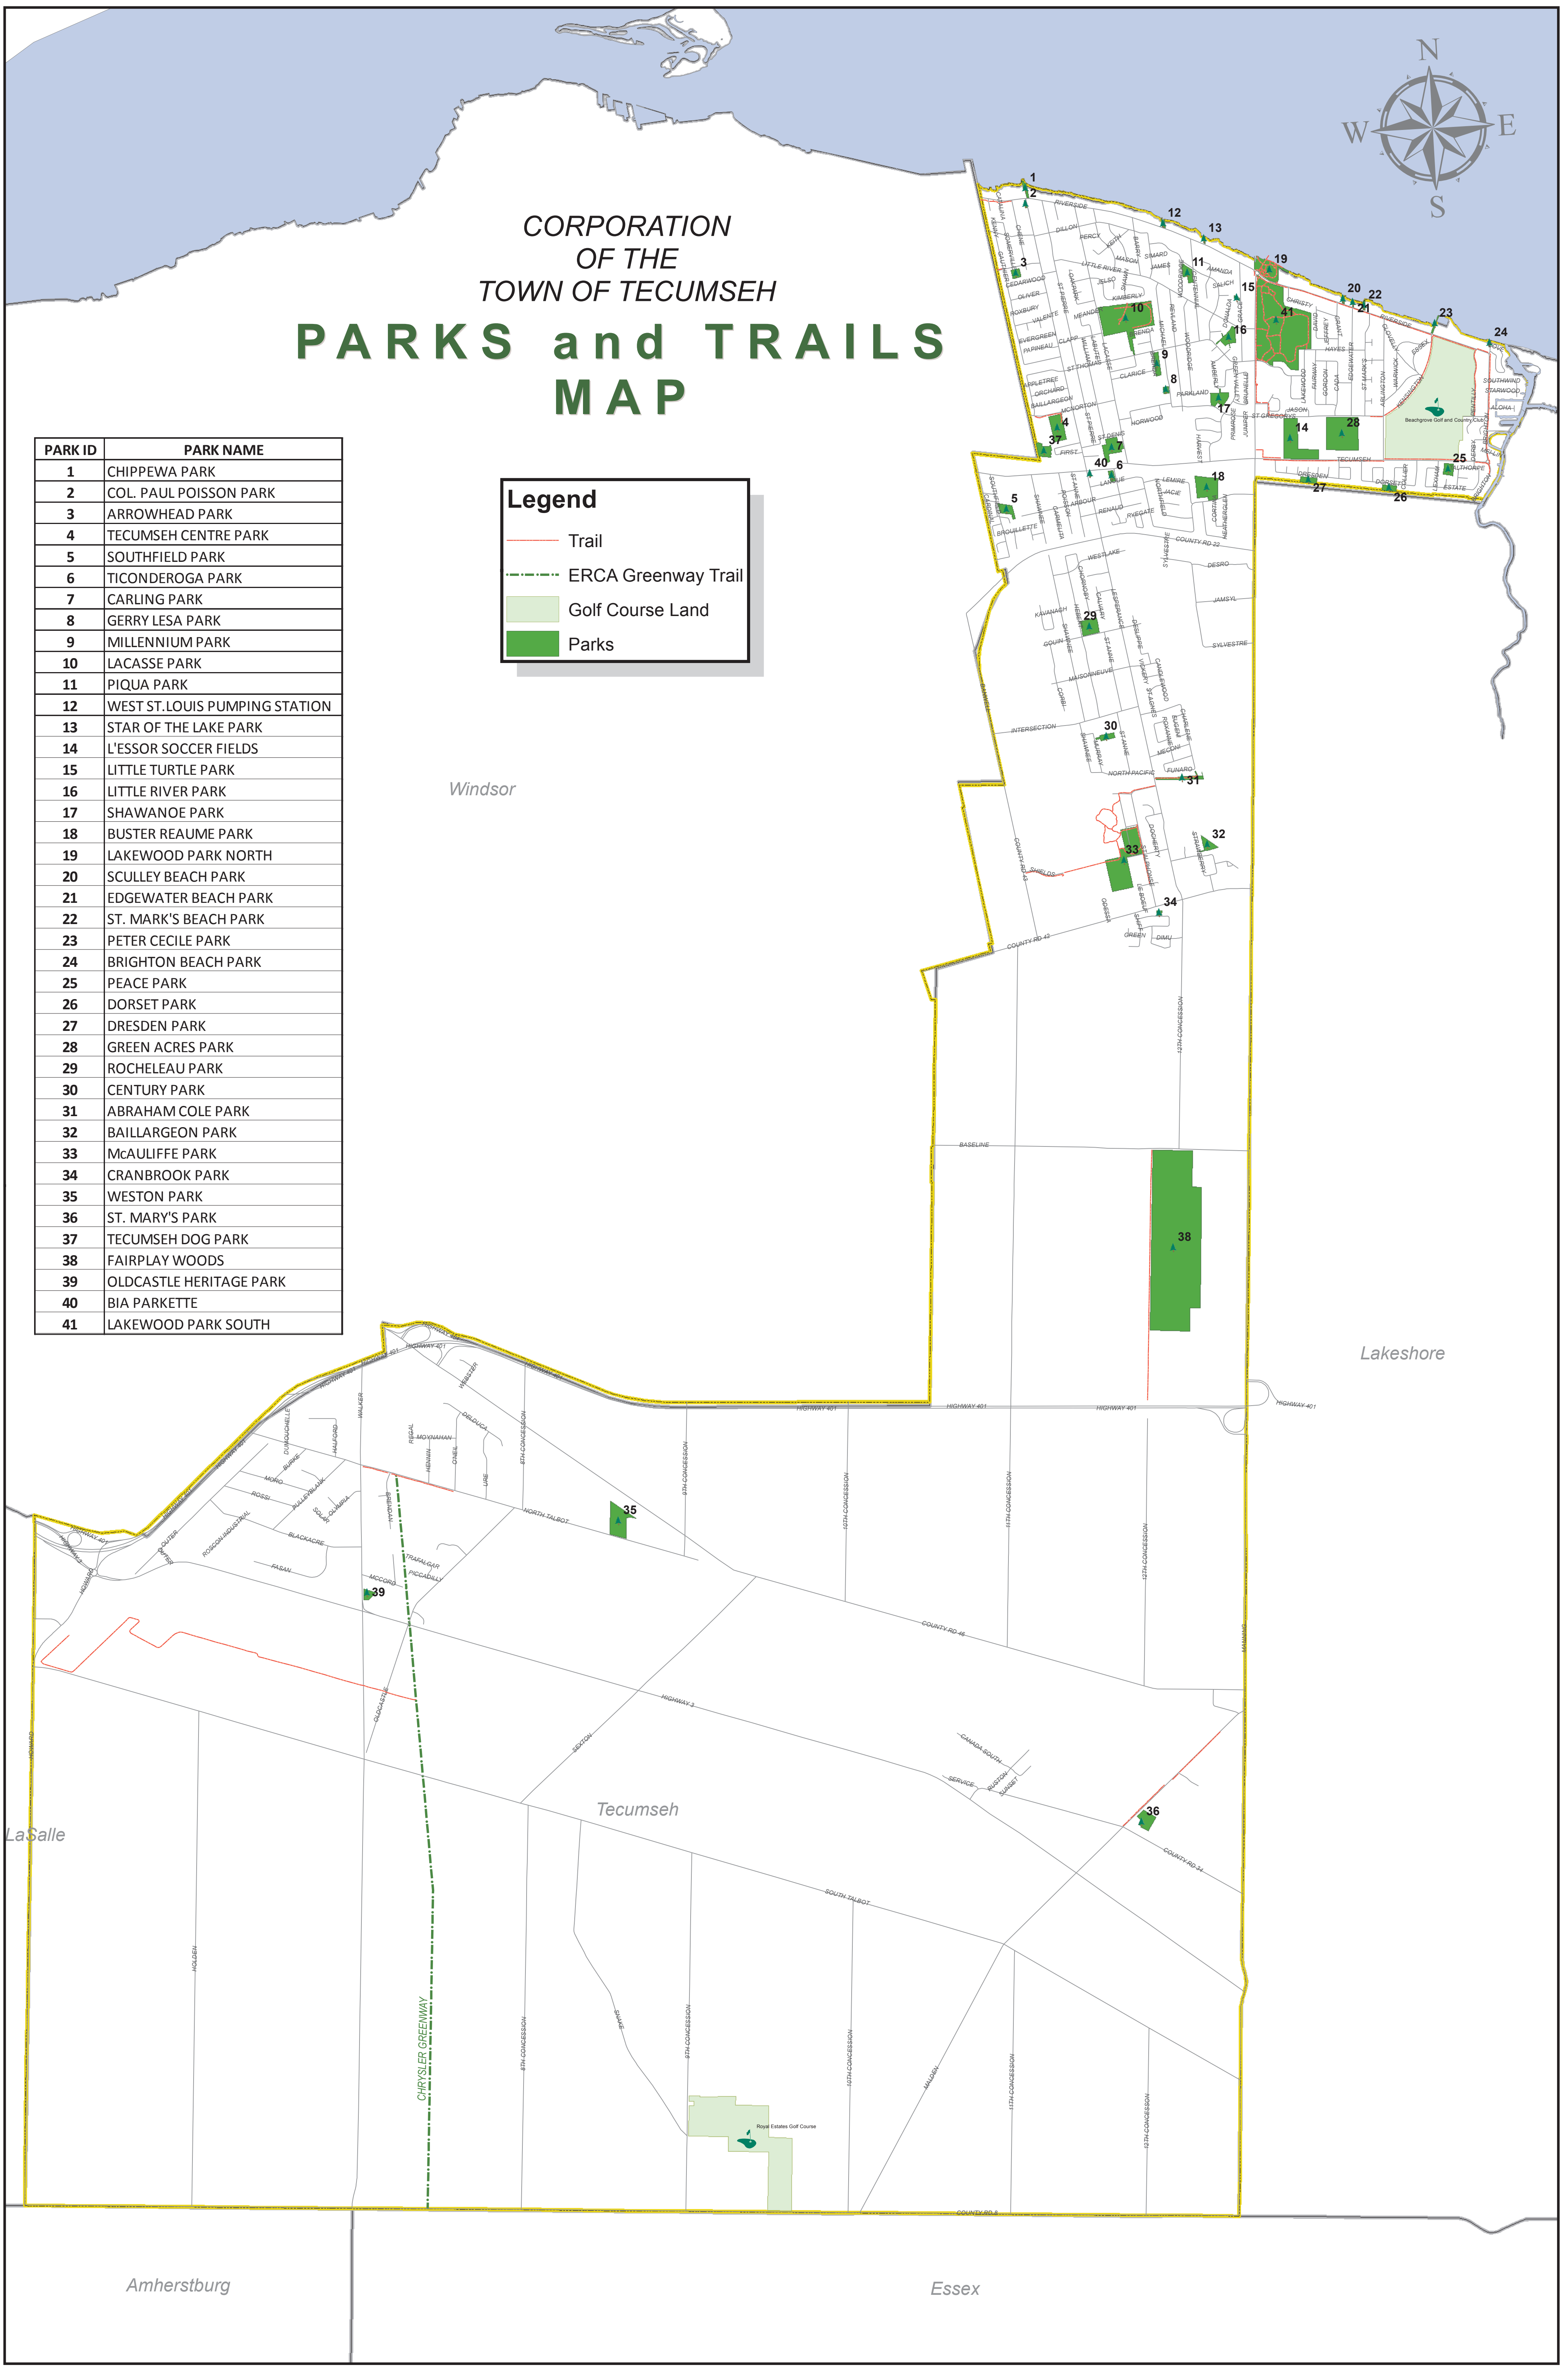

CORPORATION
OF THE
TOWN OF TECUMSEH

PARKS and TRAILS MAP

PARK ID	PARK NAME
1	CHIPPEWA PARK
2	COL. PAUL POISSON PARK
3	ARROWHEAD PARK
4	TECUMSEH CENTRE PARK
5	SOUTHFIELD PARK
6	TICONDEROGA PARK
7	CARLING PARK
8	GERRY LESA PARK
9	MILLENNIUM PARK
10	LACASSE PARK
11	PIQUA PARK
12	WEST ST. LOUIS PUMPING STATION
13	STAR OF THE LAKE PARK
14	L'ESSOR SOCCER FIELDS
15	LITTLE TURTLE PARK
16	LITTLE RIVER PARK
17	SHAWANOE PARK
18	BUSTER REAUME PARK
19	LAKEWOOD PARK NORTH
20	SCULLEY BEACH PARK
21	EDGEWATER BEACH PARK
22	ST. MARK'S BEACH PARK
23	PETER CECILE PARK
24	BRIGHTON BEACH PARK
25	PEACE PARK
26	DORSET PARK
27	DRESDEN PARK
28	GREEN ACRES PARK
29	ROCHELEAU PARK
30	CENTURY PARK
31	ABRAHAM COLE PARK
32	BAILLARGEON PARK
33	MC AULIFFE PARK
34	CRANBROOK PARK
35	WESTON PARK
36	ST. MARY'S PARK
37	TECUMSEH DOG PARK
38	FAIRPLAY WOODS
39	OLDCASTLE HERITAGE PARK
40	BIA PARKETTE
41	LAKEWOOD PARK SOUTH

Legend

- Trail
- - - ERCA Greenway Trail
- Golf Course Land
- Parks

Amherstburg

Essex

LaSalle

Tecumseh

CHRYSLER GREENWAY

Lakeshore

Windsor