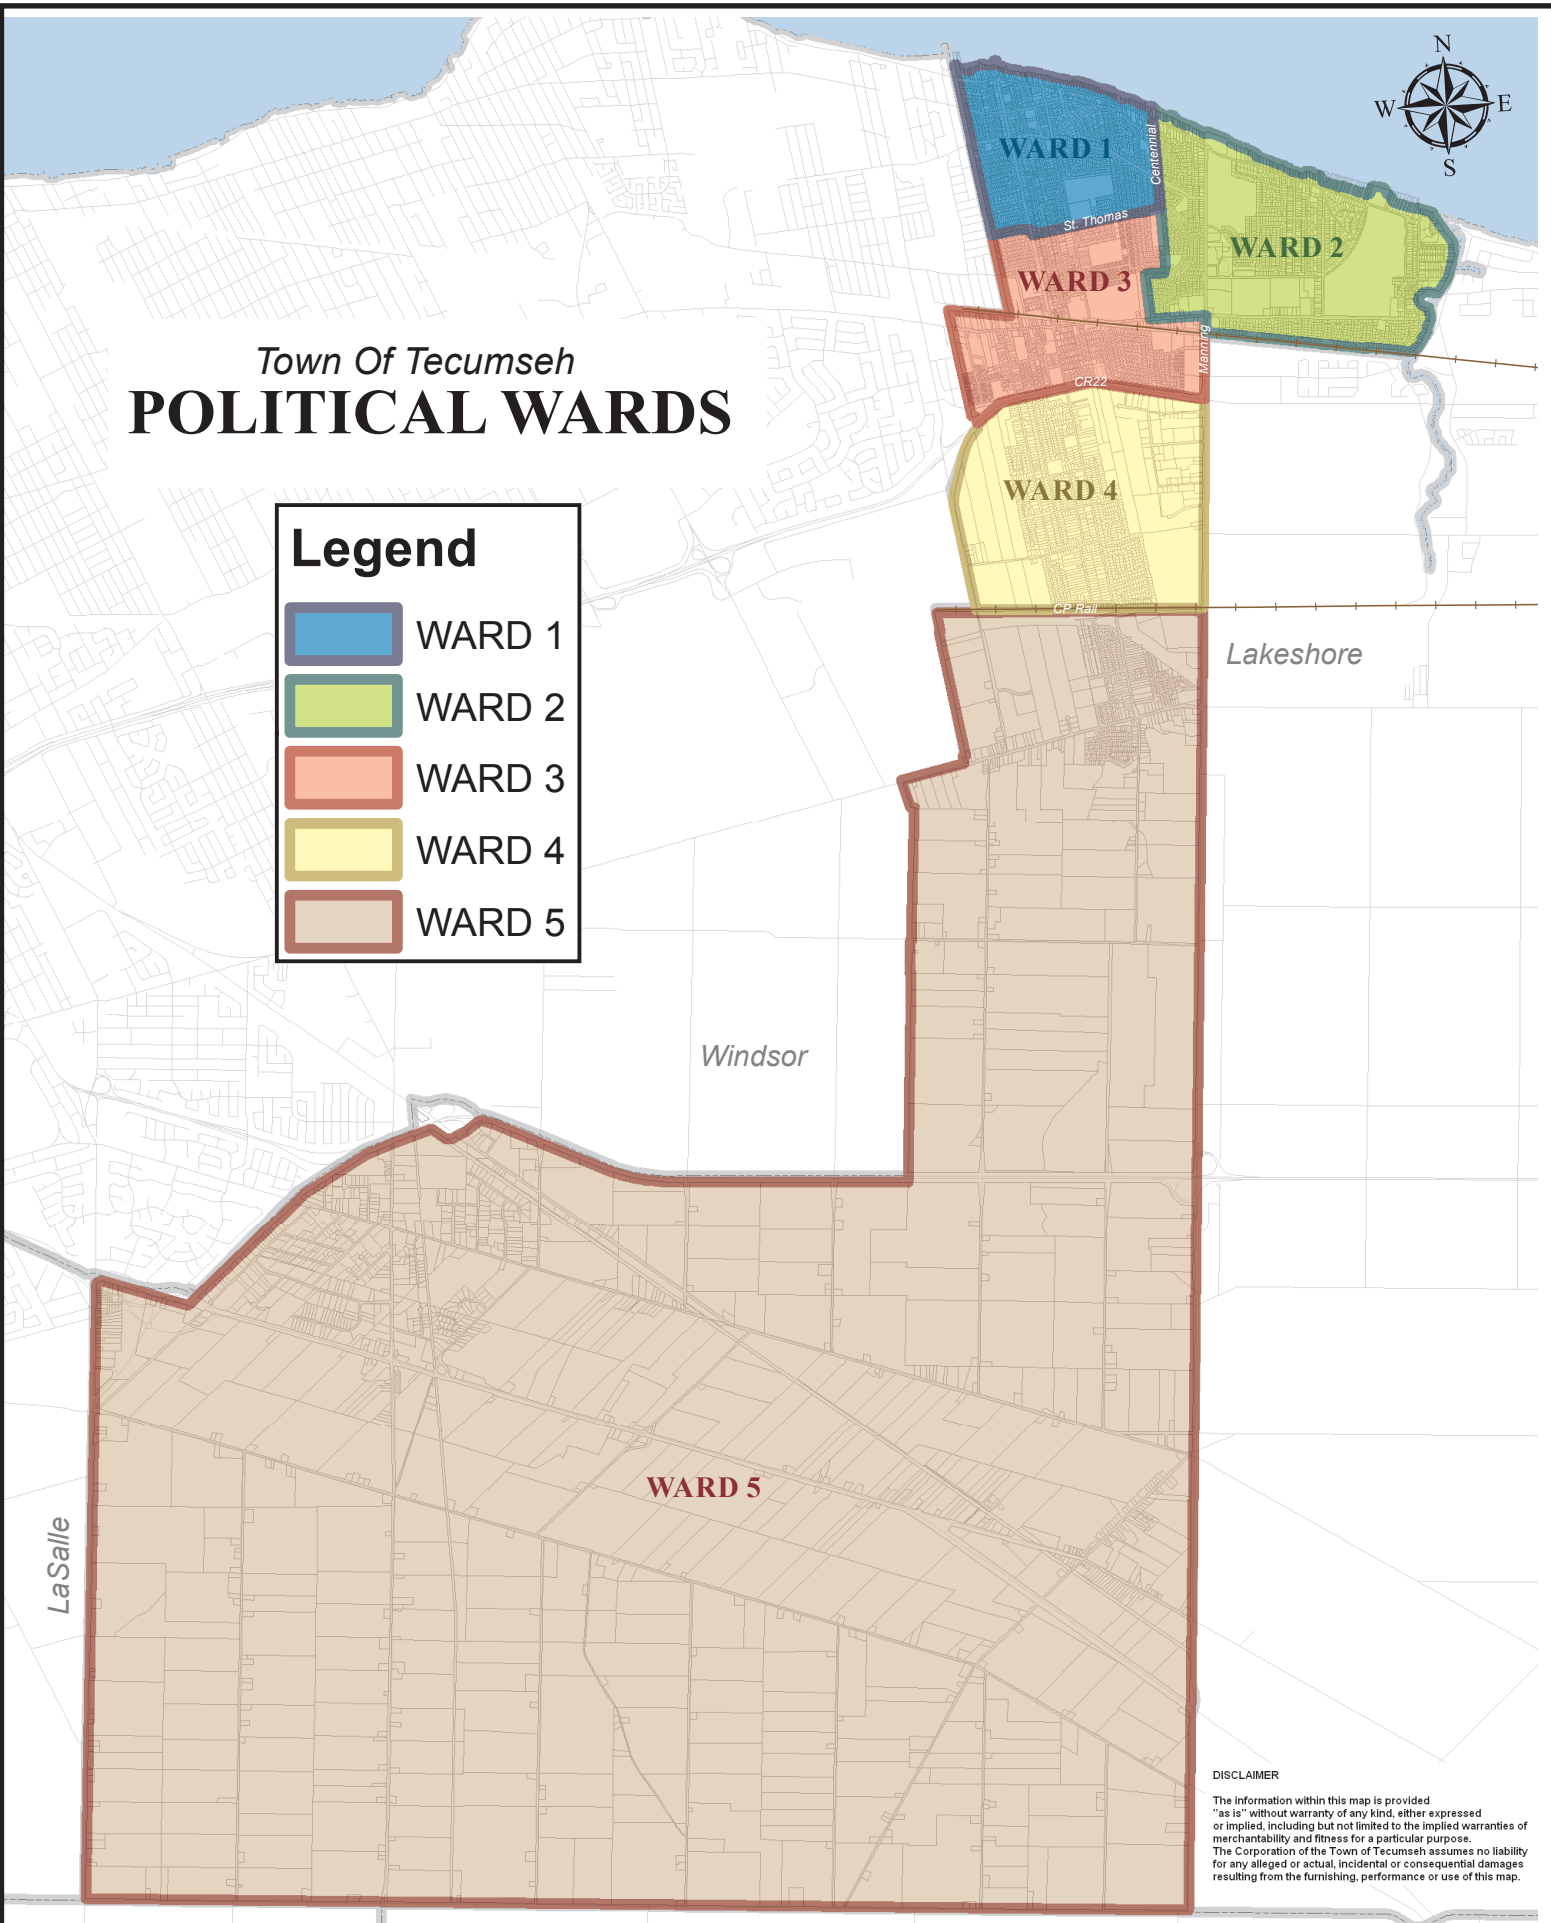

Town Of Tecumseh POLITICAL WARDS

Legend

- WARD 1
- WARD 2
- WARD 3
- WARD 4
- WARD 5